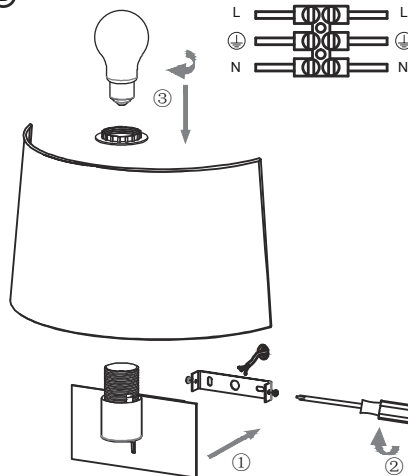

Ⓑ

LOREFAR
c/Dinámica, 1
08755 Castellbisbal
Barcelona, Spain
faro@faro.es
www.faro.es

Tel. Comercial
902 165 166
Fax. Comercial
937 720 018

Tel. Export
+34 937 723 965
Fax. Export
+34 937 723 967

20021	W	white blanco
20022	B	black negro
20023	W	white blanco
20024	B	black negro

BOMBILLAS - BULBS

Ref.20021, 20022

1 x E27 Max.15W CFL (NOT INCL)

Ref.20023, 20024

1 x E27 Max.15W CFL (NOT INCL)

1 x LED Total 3W
2700K 200Lm (INCL)
DRIVER (INCL)