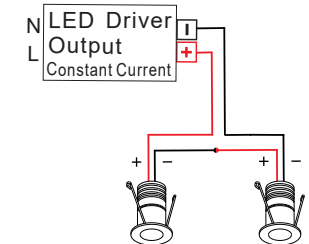

i Connection multiple luminaires with 1 driver.
Check the suitable driver for your installation
with the technical service.

TECHNICAL FEATURES

COB 7W 2700K 625lm 36° CRI>90 DC350mA INCL.

**Together
we take care
of the planet**