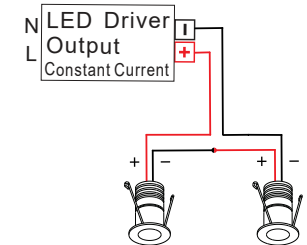

i Connection multiple luminaires with 1 driver.
Check the suitable driver for your installation
with the technical service.

TECHNICAL FEATURES

COB 7W 2700K 625lm 36° CRI>90 DC350mA INCL.

**Together
we take care
of the planet**