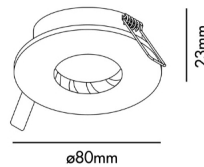

White round downlight with IP44 for bathroom lighting. The light source is a GU10 bulb max 50W not included.

General characteristics

Fixation	Ceiling
IP	44
voltage	100V-240V
Hertz	50/60Hz
Power	8W
Cutting size	ø65mm

Material

Body/Structure	Steel
Diffuser	Glass

Finish

Body/Structure	Matt White
Diffuser	Transparent

Lighting characteristics

Light source included	No
Light direction	Accent lighting
Bulb socket included	Yes