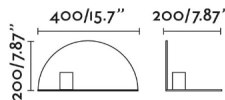

NIT is a white design wall lamp created by Goula Figuera. Its structure is made by a bent circle. One side allows fix it to the wall, while the other side can be used like shelf. The lamp holder makes the bedroom feel more welcoming, homey, and warm. The light beam is located on the left.

General characteristics

Fixation	Wall
Type	II
IP	20
voltage	100V-240V
Hertz	50/60Hz
Cable meters	1700mm
Switch type	On/Off
Power	15W

Material

Body/Structure	Steel
----------------	-------

Finish

Body/Structure	Matt White
----------------	------------