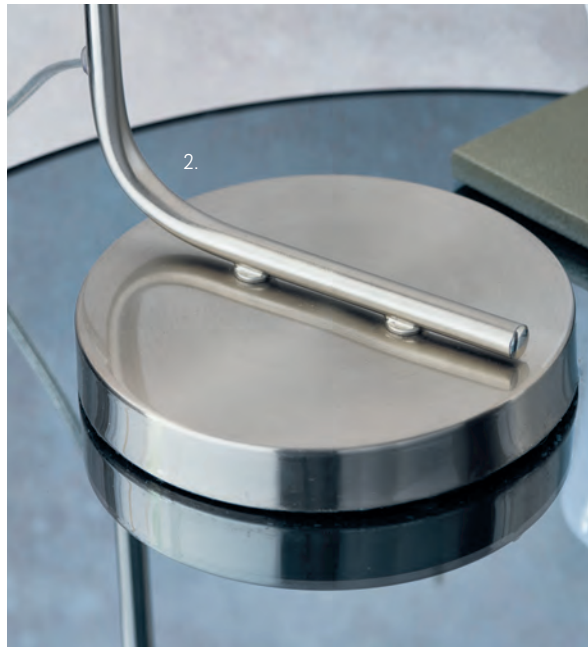

Toledo

NEW

1. TOLEDO PENDANT 90563

Brushed nickel plate & clear glass
H: 320-1500mm Dia: 150mm
1 x E27

2. TOLEDO TABLE 90558

Brushed nickel plate & clear glass
H: 540mm W: 165mm D: 200mm
1 x E27

3. TOLEDO FLOOR 90557

Brushed nickel plate & clear glass
H: 1520mm W: 250mm D: 280mm
1 x E27