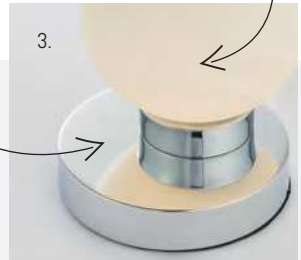

Terrazzo, Ratio & Paradox

NEW

1. **TERRAZZO TABLE** 78181

White terrazzo
H: 130mm Dia: 100mm
1 x E27
Shown with 77108
E27 Filament globe 95mm lamp

2. **TERRAZZO TABLE** 80633

Black terrazzo
H: 130mm Dia: 100mm
1 x E27
Shown with 77108
E27 Filament globe 95mm lamp

3. **RATIO TOUCH TABLE** 78024

Chrome plate & opal glass
H: 160mm W: 143mm D: 120mm
1 x G9

Off-centre design with touch on/off chrome base

Soft glow opal glass

4. **PARADOX PENDANT** 80683

Matt white & white acrylic
H: 250-1300mm W: 600mm D: 250mm
31w Int. LED 2400 lumens warm white