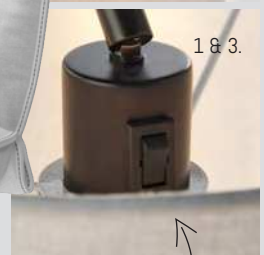

Carlson

Swing arm

Simply fix to wall and plug in!

NEW

1.

1. CARLSON WALL PLUG-IN 79380
 Matt black & light grey fabric
 Proj: 350-1186mm H: 630mm Sh Dia: 315-350mm
 1 x E27

2. CARLSON TABLE 79501
 Matt black & light grey fabric
 H: 185mm Dia: 170mm
 1 x E14

Compact design

2.

Switched lamp holder on 79380 & 78763