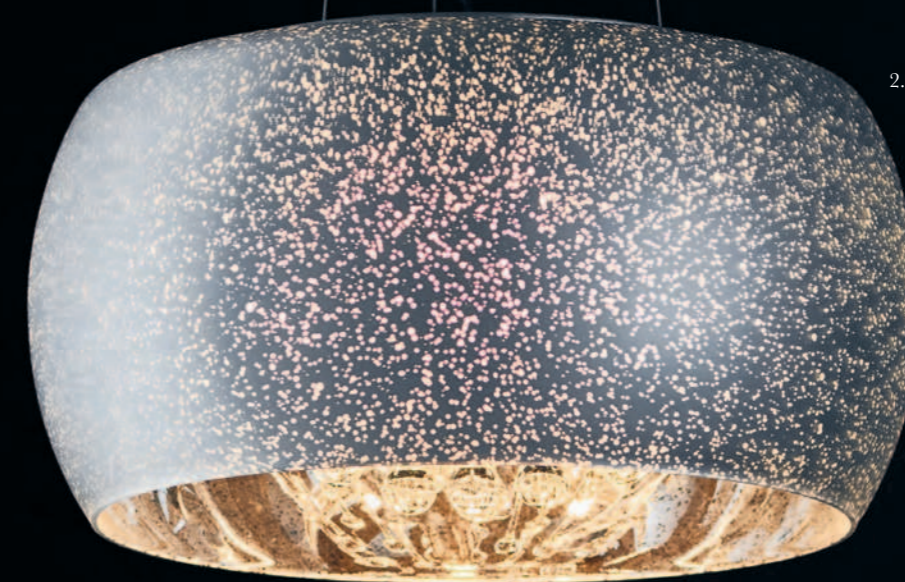

*Eclipse*

*For an exquisite addition, the Eclipse pendant creates striking light patterns through beautiful chrome plated glass and multiple clear glass droplets.*

**1. Eclipse 3lt flush 78696**  
Chrome plate glass & clear glass  
Proj: 170mm Dia: 280mm  
3 x G9

**2. Eclipse 5lt pendant 78697**  
Chrome plate glass & clear glass  
H: 550-1460mm Dia: 400mm  
5 x G9