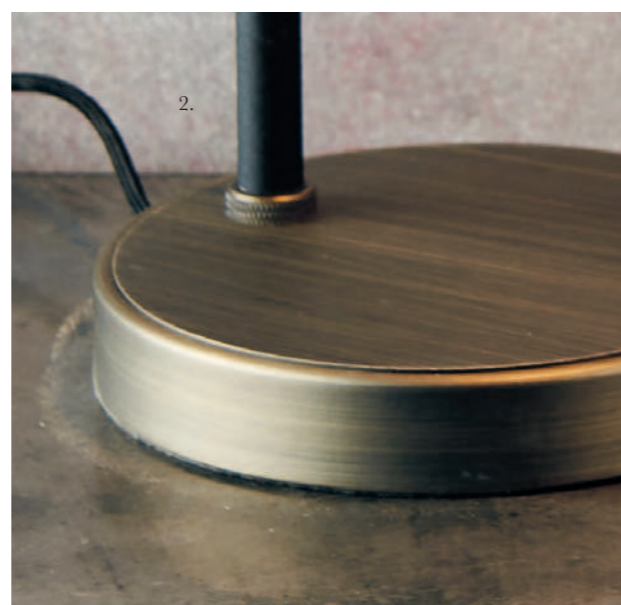

MAYFIELD

Get that on-trend Industrial style with the Mayfield task and floor lamps, both in a smart dark bronze and matt black finish. Featuring an easy accessible on / off switch with knurled detailing.

- 1. **Mayfield task floor** 78706. Dark antique bronze finish & matt black, H: 1480mm W: 250mm D: 300mm. E27
- 2. **Mayfield task table** 78705. Dark antique bronze finish & matt black, H: 585mm W: 160mm D: 265mm. E27