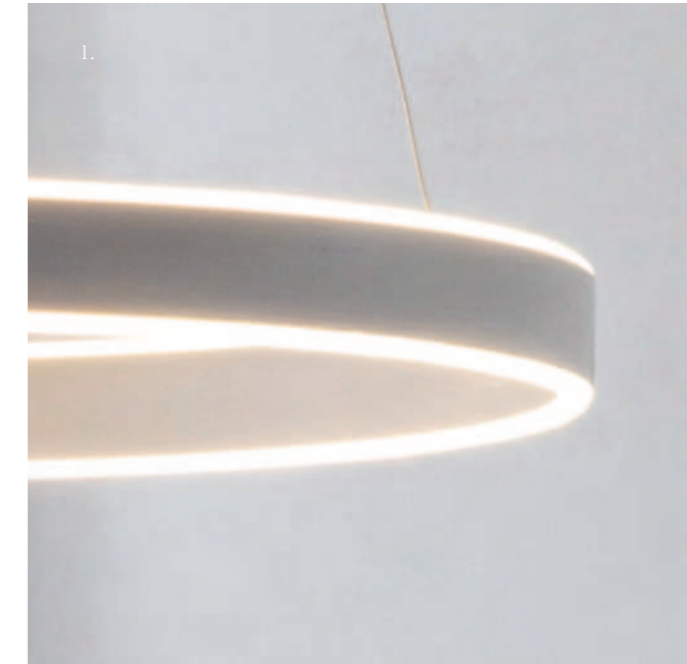

# GEN

1.

*Create the ultimate contemporary balanced look with this clean architectural LED pendant.*

- 1. **Gen pendant** 79944. Matt white finish & frosted acrylic, H: 600-1200mm Dia: 600mm. Integrated LED 2200 lumens
- 2. **Gen pendant** 80572. Matt nickel plate & frosted acrylic, H: 600-1200mm Dia: 600mm. Integrated LED 2200 lumens