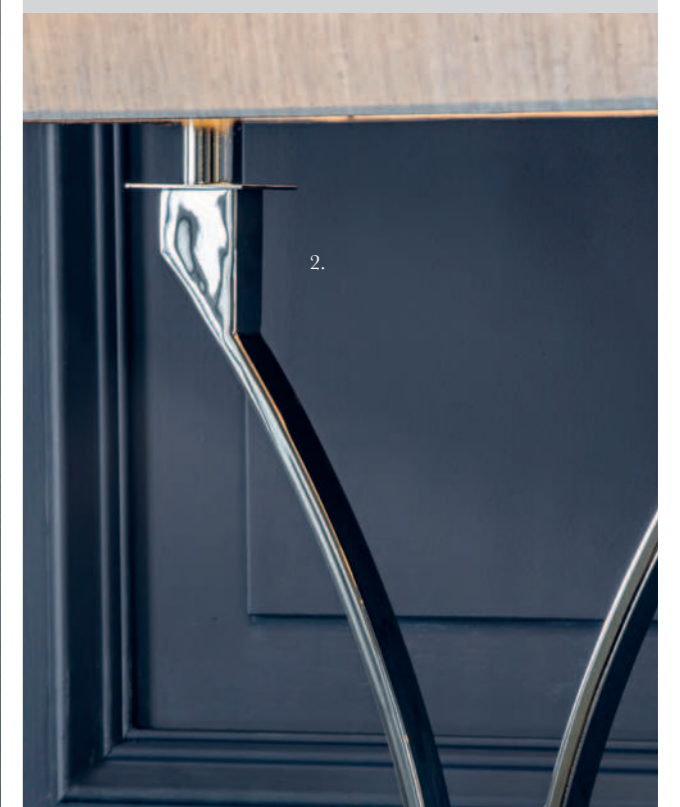

VIENNA
COLLECTION

The exquisite Vienna collection combines simplicity with elegance. Finished in polished nickel with sweeping curved stems and topped with organza effect shades. Classic lighting for classic interiors.

1. **Vienna 4lt pendant** 70074
Polished nickel plate & beige fabric
H: 500-1700mm Dia: 550mm
4 x E14

2. **Vienna 2lt floor** 63747
Polished nickel plate & beige fabric
H: 1665mm W: 480mm D: 200mm
2 x E27

3. **Vienna 2lt table** 63748
Polished nickel plate & beige fabric
H: 670mm W: 400mm D: 175mm
2 x E27

4. **Vienna 2lt wall** 63749
Polished nickel plate & beige fabric
Proj: 145mm H: 420mm W: 270mm
2 x E14