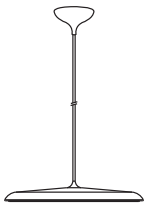

Artist 40**Artist 40**

Item number: 83093009 Beige
 EAN: 5704924002465
 Packaging unit 1
 Material: Metal/Plastic
 IP20, Class 2 (Double isolated), 230V
 Cord: 300 cm, Beige textile cable
 LED MODUL, Max. 24W, Light source incl. 24w led

Area: Indoor
 Total driver+bulb consumption (Watt): 24
 Transformer/driver placement: I lampen

With its contemporary design and simple shape, the award-winning Artist is a beautiful candidate for a future classic. The build-in LED panel is covered with a opalized shade, which soften and defuse the light. As the name suggests, the design is inspired from the world of music – by a drum kit cymbal. Design by Bønnelycke mdd

Lightsource info (pr. lightsource)

Lumen: 1600
 Lumen/Watt: 80
 Lifetime: 20000
 On/Off: 8000
 Colour temperature: 2700K
 RA: 80
 Beam angle: 180°
 Dimmable: Yes

Energy class A-A+

This luminaire contains built-in LED lamps