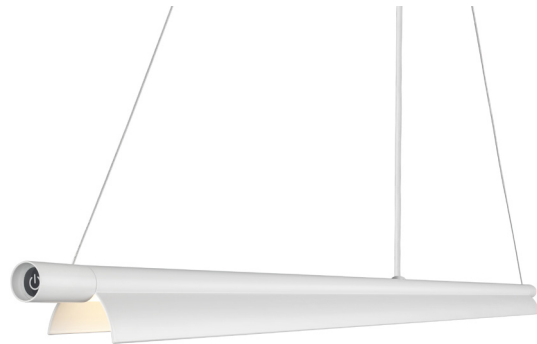

design[®]
for the
people

nordlux[®]

Height (cm): 5
Width (cm): 8.5
120

SpaceB

Item number: 46013001 White
EAN: 5701581395381

Packaging unit 3
Material: Aluminium/Plastic
IP20, Class 2 (Double isolated), 230V
Cord: 300 cm, White textile cable
Can the cable be replaced? No
Switch on the fixture
LED MODUL, Light source incl. 22w led

Area: Indoor
Energy class A++ - A
Total driver+bulb consumption (Watt): 3
Transformer/driver placement: I baldakinen

Space B realises the desire to create an extremely simple lamp in terms of expression. The simple and current design is given a particular twist of pleasant lighting through three different settings for temperature and brightness. An illuminating surprise element which sets new standards for innovative lighting and contributes great functional value. For example, place the pendant over the table where the family gathers for dinner, and use the warm colour temperature, dimming the brightness to a more intimate lighting when there are just two of you, and take advantage of one of the two whiter colour temperatures when reading

Lightsource info (pr. lightsource)

Lumen: 950
Lumen/Watt: 43
Lifetime: 20000
On/Off: 8000
Colour temperature: 2200-3000K
RA: 80
Beam angle: 120°
Dimmable: Yes

Energy class A++

design[®]
for the
people
nordlux