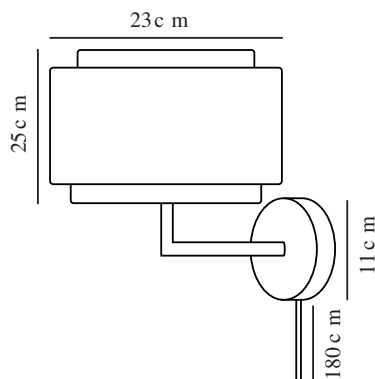

# TAKAI | WALL LIGHT | BEIGE

2320421018

Voltage (V): 220-240 Volt  
 IP degree: IP20  
 Maximum bulb wattage (W): 25W  
 Class (Class 1, Class 2, Class 3):  
 Class 2 (Double isolated)  
 Socket type: E27  
 Switch placement: On the fixture

Primary material: Stainless steel  
 Secondary material: Textile  
 Colour of the cable: White  
 Length of the cable (cm): 180  
 Surface material of the cable:  
 Textile  
 Is the cable replaceable: True

Colour: Beige  
 Height (cm): 25  
 Width (cm): 23  
 Tube Diameter (cm): 1.15  
 Shade Diameter (cm): 23  
 Outdoor base dimension (cm): 11  
 Length (cm): 23

EAN: 5704924015458  
 Item Number: 2320421018

Pcs Per Master Carton: 3  
 Sales Box Height (cm): 22  
 Sales Box Width(cm): 25  
 Sales Box Depth (cm): 25  
 Sales Box Volume m<sup>3</sup> : 0.0138  
 Product net weight (kg): 0.7

• Combines materials such as burnished brass and fabric • Fabric shade in a beautiful shape