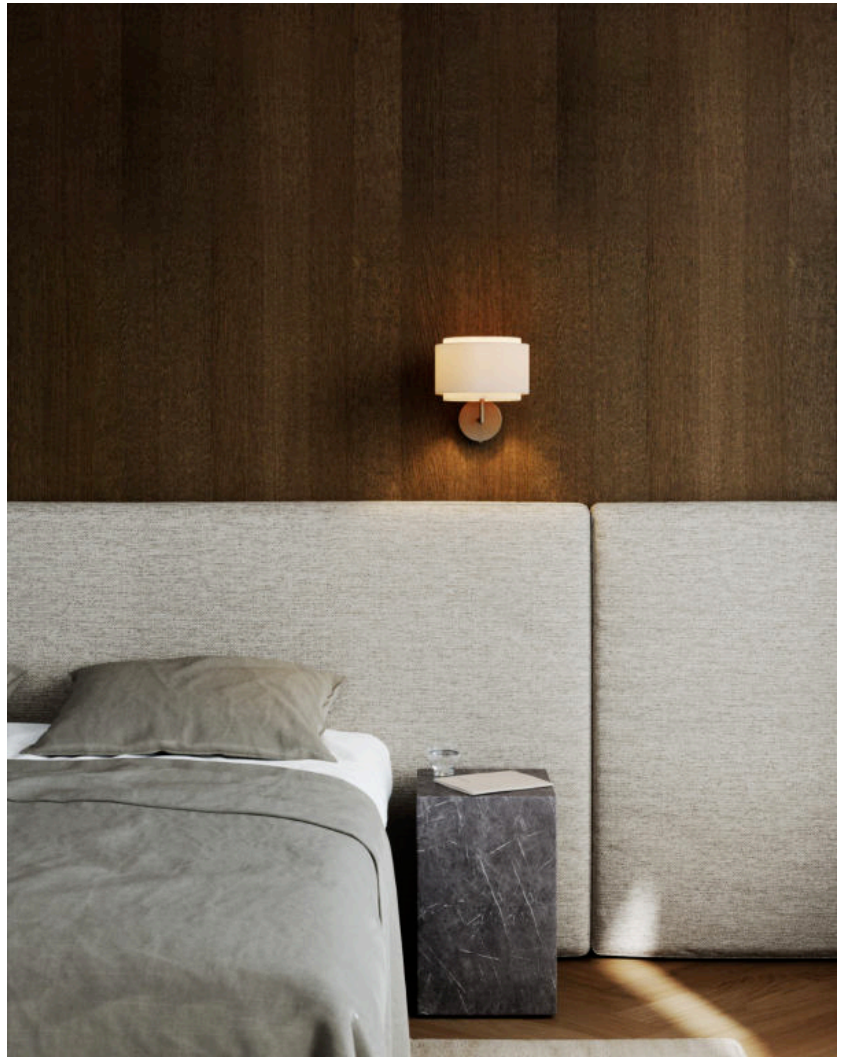

# TAKAI | WALL LIGHT | BEIGE

2320421018

Voltage (V): 220-240 Volt  
 IP degree: IP20  
 Maximum bulb wattage (W): 25W  
 Class (Class 1, Class 2, Class 3):  
 Class 2 (Double isolated)  
 Socket type: E27  
 Switch placement: On the fixture

Primary material: Stainless steel  
 Secondary material: Textile  
 Colour of the cable: White  
 Length of the cable (cm): 180  
 Surface material of the cable:  
 Textile  
 Is the cable replaceable: True

Colour: Beige  
 Height (cm): 25  
 Width (cm): 23  
 Tube Diameter (cm): 1.15  
 Shade Diameter (cm): 23  
 Outdoor base dimension (cm): 11  
 Length (cm): 23

EAN: 5704924015458  
 Item Number: 2320421018

• The design oozes that luxury hotel feeling

The Takai wall light by Studio Mavro//Lefèvre by Sofie Lefèvre has a fabric shade with a beautiful shape that invites you to look at it from many different angles. The combination of the flax linen shade and the burnished brass base creates a very soft and warm design language.