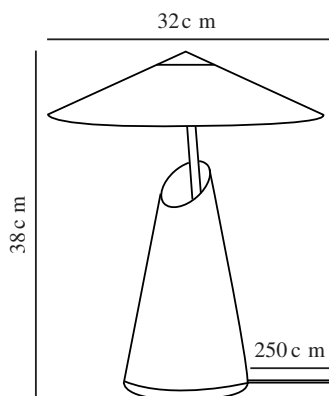

TAIDO | TABLE LAMP | CHROME

2320375033

Voltage (V): 220-240 Volt
 IP degree: IP20
 Maximum bulb wattage (W): 25W
 Class (Class 1, Class 2, Class 3):
 Class 2 (Double isolated)
 Socket type: E27
 Switch placement: On the cable
 Parallel connection: False

Height (cm): 38
 Width (cm): 32
 Tube Diameter (cm): 1
 Shade Diameter (cm): 32
 Outdoor base dimension (cm):
 14.4
 Length (cm): 32
 Tilt Angle (°): 10

Pcs Per Master Carton: 3
 Sales Box Height (cm): 40
 Sales Box Width(cm): 36
 Sales Box Depth (cm): 27
 Sales Box Volume m³ : 0.0389
 Product net weight (kg): 3.07

Primary material: Metal
 Secondary material: Plastic
 Colour of the cable: White
 Length of the cable (cm): 250
 Surface material of the cable:
 Textile
 Is the cable replaceable: False
 Colour: Chrome

EAN: 5704924014574
 Item Number: 2320375033

- Soft, indirect light
- The conical base and triangle shade create a refined silhouette
- Adjustable lamp head for a directional light

The Taido table lamp by Anker Studio consists of two geometric shapes that together create a refined silhouette. The angled, round shade is elegantly pinned on the conical base. Light is reflected up into the shade, creating a soft and diffused light. The lamp can be adjusted in many directions, allowing you to change the ambience.