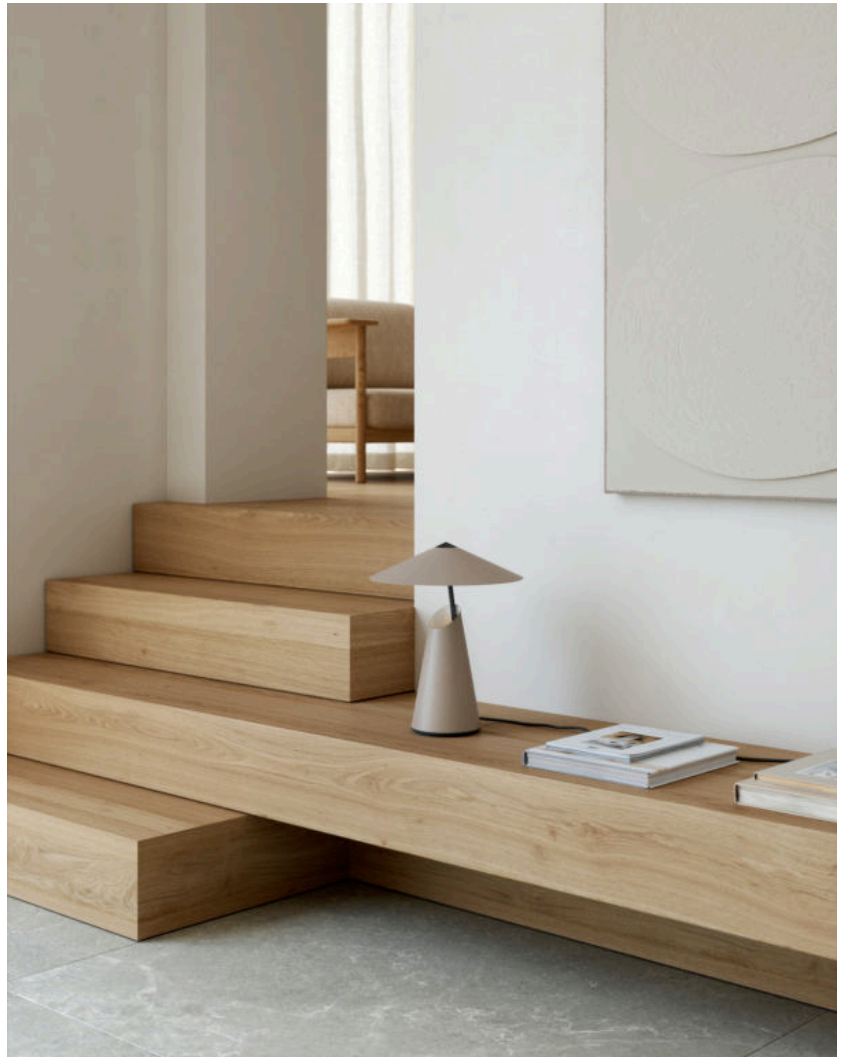

TAIDO | TABLE LAMP | BROWN

2320375018

Voltage (V): 220-240 Volt
 IP degree: IP20
 Maximum bulb wattage (W): 25W
 Class (Class 1, Class 2, Class 3):
 Class 2 (Double isolated)
 Socket type: E27
 Switch placement: On the cable
 Parallel connection: False

Height (cm): 38
 Width (cm): 32
 Tube Diameter (cm): 1
 Shade Diameter (cm): 32
 Outdoor base dimension (cm):
 14.4
 Length (cm): 32
 Tilt Angle (°): 10

Pcs Per Master Carton: 3
 Sales Box Height (cm): 40
 Sales Box Width(cm): 36
 Sales Box Depth (cm): 27
 Sales Box Volume m³ : 0.0389
 Product net weight (kg): 3.07

Primary material: Metal
 Secondary material: Plastic
 Colour of the cable: Black
 Length of the cable (cm): 250
 Surface material of the cable:
 Textile
 Is the cable replaceable: False
 Colour: Brown

EAN: 5704924014567
 Item Number: 2320375018

- Soft, indirect light
- The conical base and triangle shade create a refined silhouette
- Adjustable lamp head for a directional light

The Taido table lamp by Anker Studio consists of two geometric shapes that together create a refined silhouette. The angled, round shade is elegantly pinned on the conical base. Light is reflected up into the shade, creating a soft and diffused light. The lamp can be adjusted in many directions, allowing you to change the ambience.