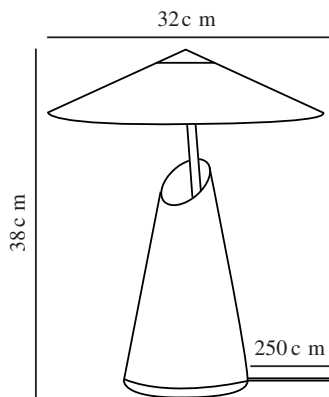

TAIDO | TABLE LAMP | BROWN

2320375018

Voltage (V): 220-240 Volt
 IP degree: IP20
 Maximum bulb wattage (W): 25W
 Class (Class 1, Class 2, Class 3):
 Class 2 (Double isolated)
 Socket type: E27
 Switch placement: On the cable
 Parallel connection: False

Height (cm): 38
 Width (cm): 32
 Tube Diameter (cm): 1
 Shade Diameter (cm): 32
 Outdoor base dimension (cm):
 14.4
 Length (cm): 32
 Tilt Angle (°): 10

Pcs Per Master Carton: 3
 Sales Box Height (cm): 40
 Sales Box Width(cm): 36
 Sales Box Depth (cm): 27
 Sales Box Volume m³ : 0.0389
 Product net weight (kg): 3.07

Primary material: Metal
 Secondary material: Plastic
 Colour of the cable: Black
 Length of the cable (cm): 250
 Surface material of the cable:
 Textile
 Is the cable replaceable: False
 Colour: Brown

EAN: 5704924014567
 Item Number: 2320375018

- Soft, indirect light
- The conical base and triangle shade create a refined silhouette
- Adjustable lamp head for a directional light

The Taido table lamp by Anker Studio consists of two geometric shapes that together create a refined silhouette. The angled, round shade is elegantly pinned on the conical base. Light is reflected up into the shade, creating a soft and diffused light. The lamp can be adjusted in many directions, allowing you to change the ambience.