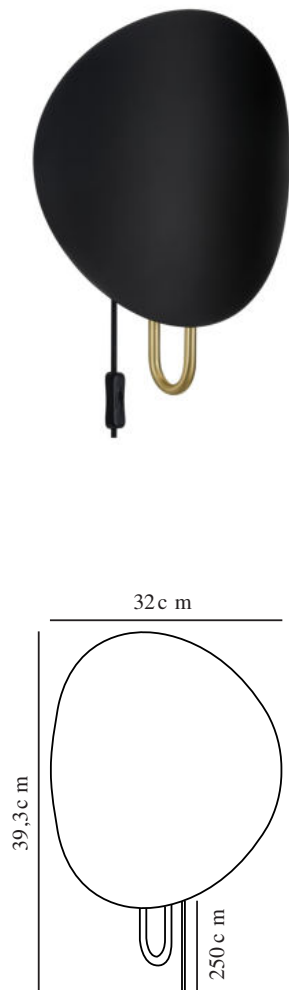

# SPARGO | WALL LIGHT | BLACK/BRASS

2320361003

Voltage (V): 220-240 Volt  
 IP degree: IP20  
 Maximum bulb wattage (W): 25W  
 Class (Class 1, Class 2, Class 3):  
 Class 2 (Double isolated)  
 Socket type: E27  
 Switch placement: On the cable

Primary material: Metal  
 Secondary material: Plastic  
 Colour of the cable: Black  
 Length of the cable (cm): 180  
 Surface material of the cable:  
 Textile  
 Is the cable replaceable: True  
 Colour: Black/Brass

Height (cm): 39.3  
 Width (cm): 32  
 Shade Diameter (cm): 32  
 Outdoor base dimension (cm): 10  
 Length (cm): 32

EAN: 5704924014550  
 Item Number: 2320361003  
 Pcs Per Master Carton: 3

Sales Box Height (cm): 39  
 Sales Box Width(cm): 39.5  
 Sales Box Depth (cm): 12.5  
 Sales Box Volume m<sup>3</sup> : 0.0193  
 Product net weight (kg): 1.16

- Soft, indirect light • Soft reflection of light on the wall
- Beautiful brushed brass details

Indirect light is the driving force behind the Spargo wall light by Danish Anker Studio. The large, slightly curved shade reflects the light onto the wall and diffuses it into the room. The shade is elegantly held by the brushed brass base.