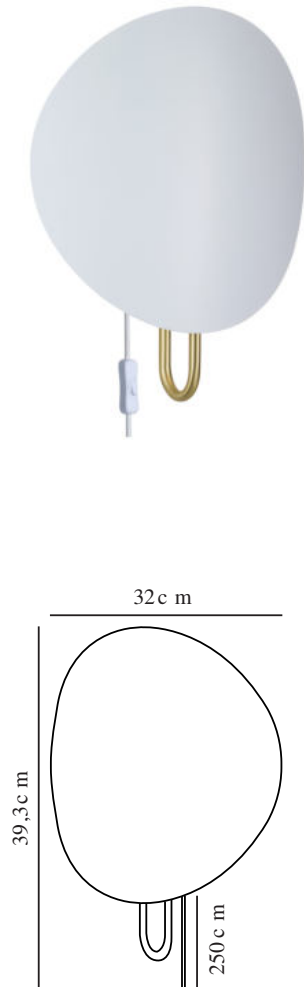

# SPARGO | WALL LIGHT | WHITE/BRASS

2320361001

Voltage (V): 220-240 Volt  
 IP degree: IP20  
 Maximum bulb wattage (W): 25W  
 Class (Class 1, Class 2, Class 3):  
 Class 2 (Double isolated)  
 Socket type: E27  
 Switch placement: On the cable

Primary material: Metal  
 Secondary material: Plastic  
 Colour of the cable: White  
 Length of the cable (cm): 180  
 Surface material of the cable:  
 Textile  
 Is the cable replaceable: True  
 Colour: White/Brass

Height (cm): 39.3  
 Width (cm): 32  
 Shade Diameter (cm): 32  
 Outdoor base dimension (cm): 10  
 Length (cm): 32

EAN: 5704924014543  
 Item Number: 2320361001  
 Pcs Per Master Carton: 3

Sales Box Height (cm): 39  
 Sales Box Width(cm): 39.5  
 Sales Box Depth (cm): 12.5  
 Sales Box Volume m<sup>3</sup> : 0.0193  
 Product net weight (kg): 1.16

- Soft, indirect light • Soft reflection of light on the wall
- Beautiful brushed brass details

Indirect light is the driving force behind the Spargo wall light by Danish Anker Studio. The large, slightly curved shade reflects the light onto the wall and diffuses it into the room. The shade is elegantly held by the brushed brass base.