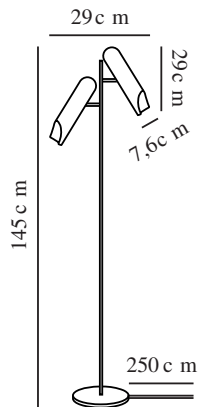

ROCHELLE | FLOOR LAMP | BLACK

2320314003

Voltage (V): 220-240 Volt
 IP degree: IP20
 Maximum bulb wattage (W): 2x8W
 Class (Class 1, Class 2, Class 3):
 Class 2 (Double isolated)
 Socket type: GU10
 Switch placement: On the cable

Primary material: Metal
 Secondary material: Plastic
 Colour of the cable: Black
 Length of the cable (cm): 250
 Surface material of the cable:
 Textile
 Is the cable replaceable: False
 Suitable for Seaside: False
 Colour: Black

Height (cm): 145
 Width (cm): 29
 Tube Diameter (cm): 1.9
 Shade Diameter (cm): 7.6
 Outdoor base dimension (cm): 25
 Length (cm): 29
 Tilt Angle (°): 40
 Turning Angle (°): 350

EAN: 5704924015427
 Item Number: 2320314003
 Pcs Per Master Carton: 2

Sales Box Height (cm): 76
 Sales Box Width(cm): 31.5
 Sales Box Depth (cm): 11
 Sales Box Volume m³ : 0.0263
 Product net weight (kg): 3.95

- Beautiful and minimalist design • Modern Italian design language
- Two adjustable lamp heads