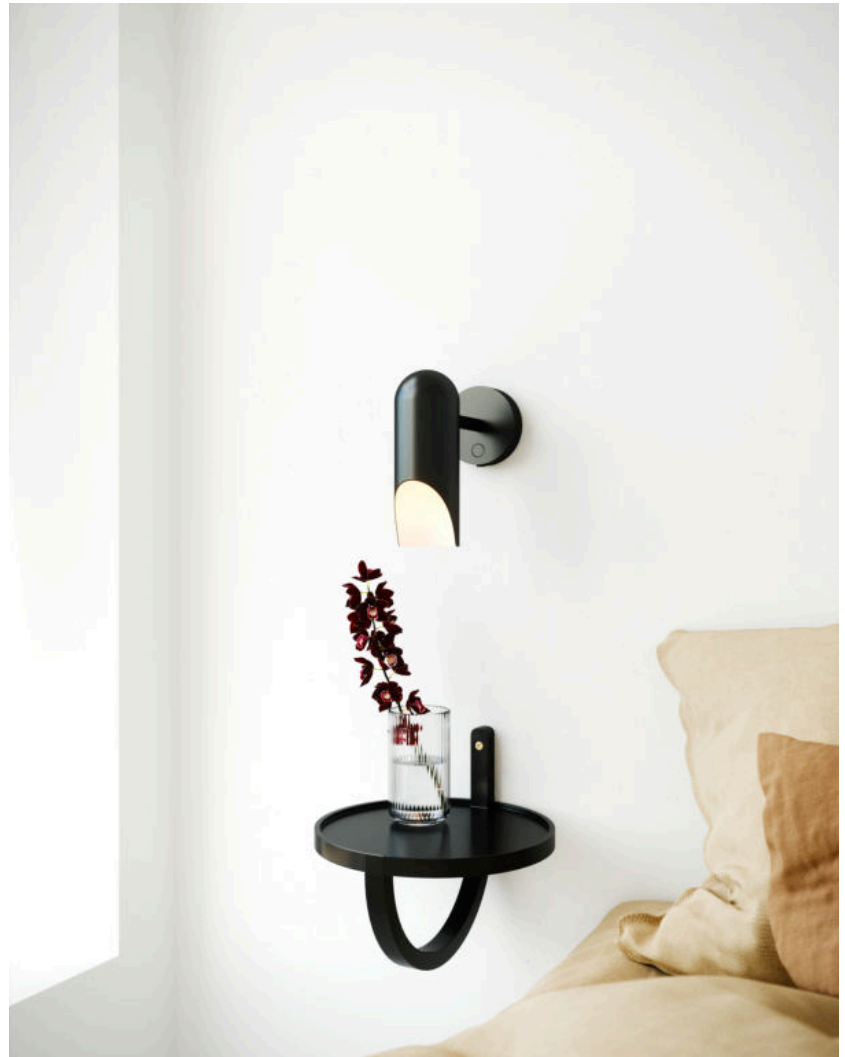

ROCHELLE | WALL LIGHT | BLACK

2320301003

Voltage (V): 220-240 Volt
 IP degree: IP20
 Maximum bulb wattage (W): 8W
 Class (Class 1, Class 2, Class 3):
 Class 2 (Double isolated)
 Socket type: GU10
 Switch placement: On the base
 Parallel connection: False

Primary material: Metal
 Secondary material: Plastic
 Colour of the cable: Black
 Length of the cable (cm): 180
 Surface material of the cable:
 Textile
 Is the cable replaceable: True
 Suitable for Seaside: False
 Colour: Black

Height (cm): 20.5
 Width (cm): 10
 Shade Diameter (cm): 7.6
 Outdoor base dimension (cm): 10
 Length (cm): 10
 Tilt Angle (°): 40
 Turning Angle (°): 350

EAN: 5704924015410
 Item Number: 2320301003
 Pcs Per Master Carton: 3

The Rochelle series by Danish designer Charlotte Høncke has a modern Italian design language with a slender, sculptural lamp head. The adjustable lamp head can be directed in any way you want, making the lamp perfect next to your bed or above your kitchen counter.