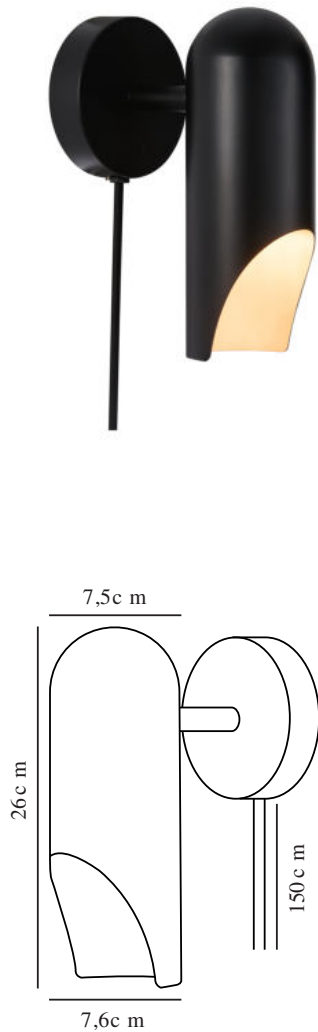

ROCHELLE | WALL LIGHT | BLACK

2320301003

Voltage (V): 220-240 Volt
 IP degree: IP20
 Maximum bulb wattage (W): 8W
 Class (Class 1, Class 2, Class 3):
 Class 2 (Double isolated)
 Socket type: GU10
 Switch placement: On the base
 Parallel connection: False

Primary material: Metal
 Secondary material: Plastic
 Colour of the cable: Black
 Length of the cable (cm): 180
 Surface material of the cable:
 Textile
 Is the cable replaceable: True
 Suitable for Seaside: False
 Colour: Black

Height (cm): 20.5
 Width (cm): 10
 Shade Diameter (cm): 7.6
 Outdoor base dimension (cm): 10
 Length (cm): 10
 Tilt Angle (°): 40
 Turning Angle (°): 350

EAN: 5704924015410
 Item Number: 2320301003
 Pcs Per Master Carton: 3

The Rochelle series by Danish designer Charlotte Høncke has a modern Italian design language with a slender, sculptural lamp head. The adjustable lamp head can be directed in any way you want, making the lamp perfect next to your bed or above your kitchen counter.