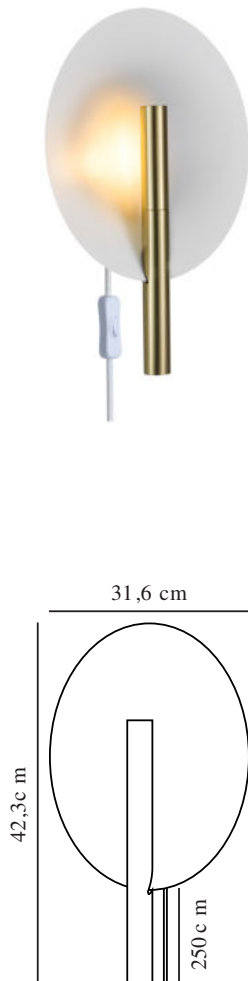

FURIKO | WALL LIGHT | BRUSHED BRASS

2320241035

Voltage (V): 220-240 Volt
 IP degree: IP20
 Maximum bulb wattage (W): 6W
 Class (Class 1, Class 2, Class 3):
 Class 2 (Double isolated)
 Socket type: G9
 Switch placement: On the cable

Primary material: Metal
 Secondary material: Plastic
 Colour of the cable: White
 Length of the cable (cm): 180
 Surface material of the cable:
 Textile
 Is the cable replaceable: True
 Colour: Brushed Brass

Height (cm): 42.3
 Width (cm): 31.6
 Shade Diameter (cm): 31.6
 Outdoor base dimension (cm): 10
 Length (cm): 31.6

EAN: 5704924014437
 Item Number: 2320241035
 Pcs Per Master Carton: 3

Sales Box Height (cm): 39
 Sales Box Width(cm): 46.5
 Sales Box Depth (cm): 12
 Sales Box Volume m³ : 0.0218
 Product net weight (kg): 1.07