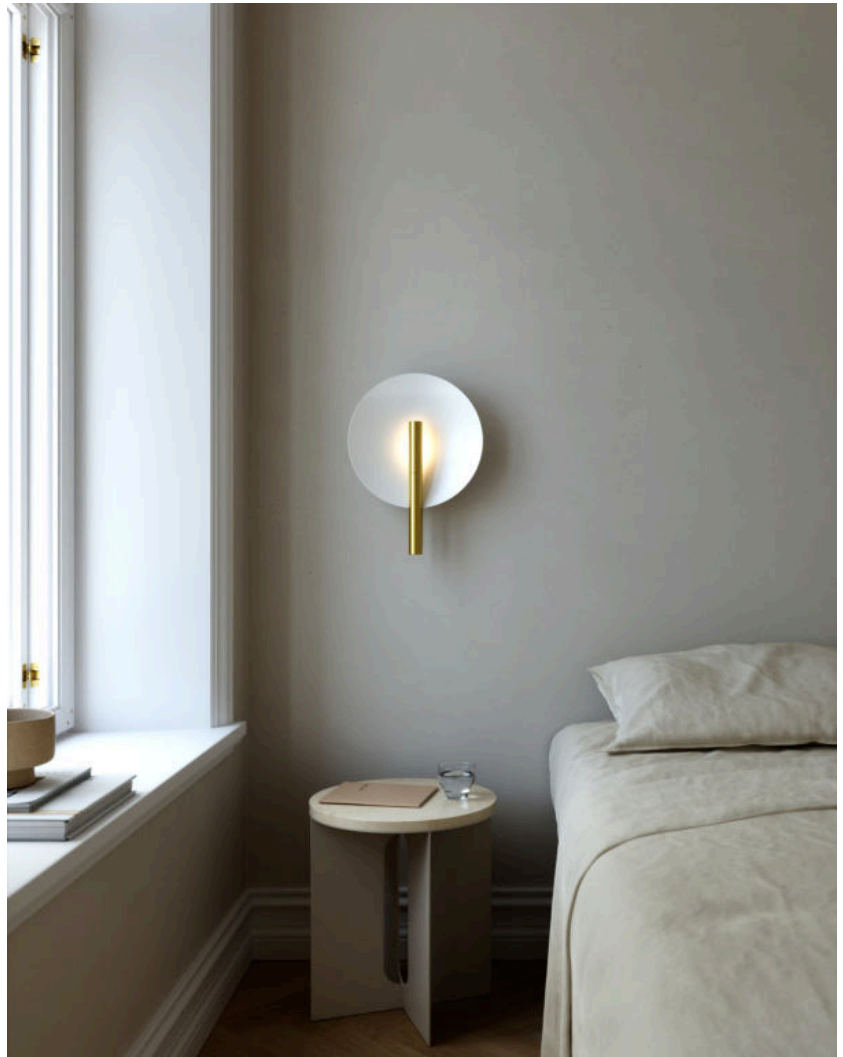

FURIKO | WALL LIGHT | BRUSHED BRASS

2320241035

Voltage (V): 220-240 Volt
 IP degree: IP20
 Maximum bulb wattage (W): 6W
 Class (Class 1, Class 2, Class 3):
 Class 2 (Double isolated)
 Socket type: G9
 Switch placement: On the cable

Primary material: Metal
 Secondary material: Plastic
 Colour of the cable: White
 Length of the cable (cm): 180
 Surface material of the cable:
 Textile
 Is the cable replaceable: True
 Colour: Brushed Brass

Height (cm): 42.3
 Width (cm): 31.6
 Shade Diameter (cm): 31.6
 Outdoor base dimension (cm): 10
 Length (cm): 31.6

EAN: 5704924014437
 Item Number: 2320241035
 Pcs Per Master Carton: 3

Sales Box Height (cm): 39
 Sales Box Width(cm): 46.5
 Sales Box Depth (cm): 12
 Sales Box Volume m³ : 0.0218
 Product net weight (kg): 1.07

- Soft, indirect light • Beautiful reflection of light on the large shade
- Ideal for a hallway or bedroom

The Furiko wall light by Anker Studio has a simple and elegant design language. The light reflects backwards onto the beautiful spherical shade, creating a soft and indirect light. Furiko is perfect for the hallway or bedroom where a soft light is essential.