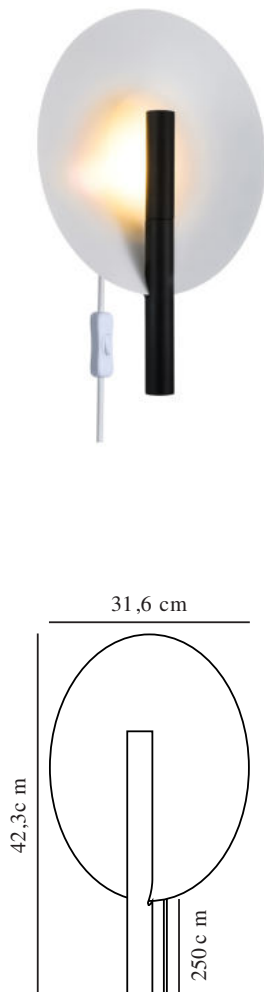

FURIKO | WALL LIGHT | BLACK

2320241003

Voltage (V): 220-240 Volt
 IP degree: IP20
 Maximum bulb wattage (W): 6W
 Class (Class 1, Class 2, Class 3):
 Class 2 (Double isolated)
 Socket type: G9
 Switch placement: On the cable

Primary material: Metal
 Secondary material: Plastic
 Colour of the cable: White
 Length of the cable (cm): 180
 Surface material of the cable:
 Textile
 Is the cable replaceable: True
 Colour: Black

Height (cm): 42.3
 Width (cm): 31.6
 Shade Diameter (cm): 31.6
 Outdoor base dimension (cm): 10
 Length (cm): 31.6

EAN: 5704924014444
 Item Number: 2320241003
 Pcs Per Master Carton: 3

Sales Box Height (cm): 39
 Sales Box Width(cm): 46.5
 Sales Box Depth (cm): 12
 Sales Box Volume m³ : 0.0218
 Product net weight (kg): 1.07