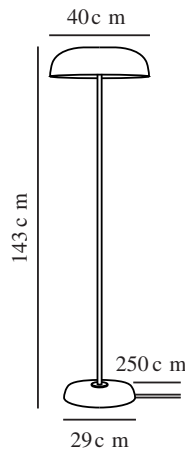

# GLOSSY | FLOOR LAMP | WHITE

2220344001

Voltage (V): 220-240 Volt  
 IP degree: IP20  
 Maximum bulb wattage (W): 3\*25  
 Class (Class 1, Class 2, Class 3):  
 Class 2 (Double isolated)  
 Socket type: E14  
 Switch placement: On the cable  
 Parallel connection: False

Height (cm): 143  
 Width (cm): 40  
 Tube Diameter (cm): 1.9  
 Shade Diameter (cm): 40  
 Outdoor base dimension (cm): 29  
 Length (cm): 40  
 Mount directly into insulation:  
 False

Pcs Per Master Carton: 1  
 Sales Box Height (cm): 63.5  
 Sales Box Width(cm): 50.5  
 Sales Box Depth (cm): 25.5  
 Sales Box Volume m<sup>3</sup> : 0.0818  
 Product net weight (kg): 7.5

Primary material: Glass  
 Secondary material: Marble  
 Colour of the cable: White  
 Length of the cable (cm): 250  
 Surface material of the cable:  
 Textile  
 Is the cable replaceable: False  
 Colour: White

EAN: 5704924010118  
 Item Number: 2220344001

- Sophisticated and elegant design • Exclusive marble, glass and brushed brass
- Soft, diffused light through the opalescent glass shade

Glossy is the epitome of tasteful and sophisticated design. Danish designer Maria Berntsen has created a floor lamp that oozes Nordic minimalism, where the combination of exclusive materials such as marble, brushed brass and opal white glass contributes to an incredibly elegant design. Glossy is named after the shiny surface of the opal white glass, which lets a soft and comfortable light shine through.