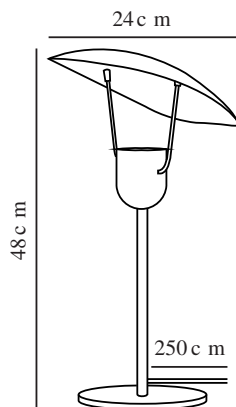

FABIOLA | TABLE LAMP | BLACK

2220245003

Voltage (V): 220-240 Volt
 IP degree: IP20
 Maximum bulb wattage (W): 40W
 Class (Class 1, Class 2, Class 3):
 Class 2 (Double isolated)
 Socket type: GU10
 Switch placement: On the cable

Primary material: Metal
 Secondary material: Plastic
 Colour of the cable: Black
 Length of the cable (cm): 250
 Surface material of the cable:
 Textile
 Is the cable replaceable: False
 Colour: Black

Height (cm): 48
 Width (cm): 24
 Tube Diameter (cm): 1.6
 Shade Diameter (cm): 27
 Outdoor base dimension (cm): 18
 Length (cm): 24

EAN: 5704924010149
 Item Number: 2220245003
 Pcs Per Master Carton: 3

Sales Box Height (cm): 49
 Sales Box Width (cm): 12
 Sales Box Depth (cm): 28
 Sales Box Volume m³: 0.0165
 Product net weight (kg): 1.8

- Modern Italian style • Iconic and sculptural design language
- Soft, indirect light • Elegant brass details