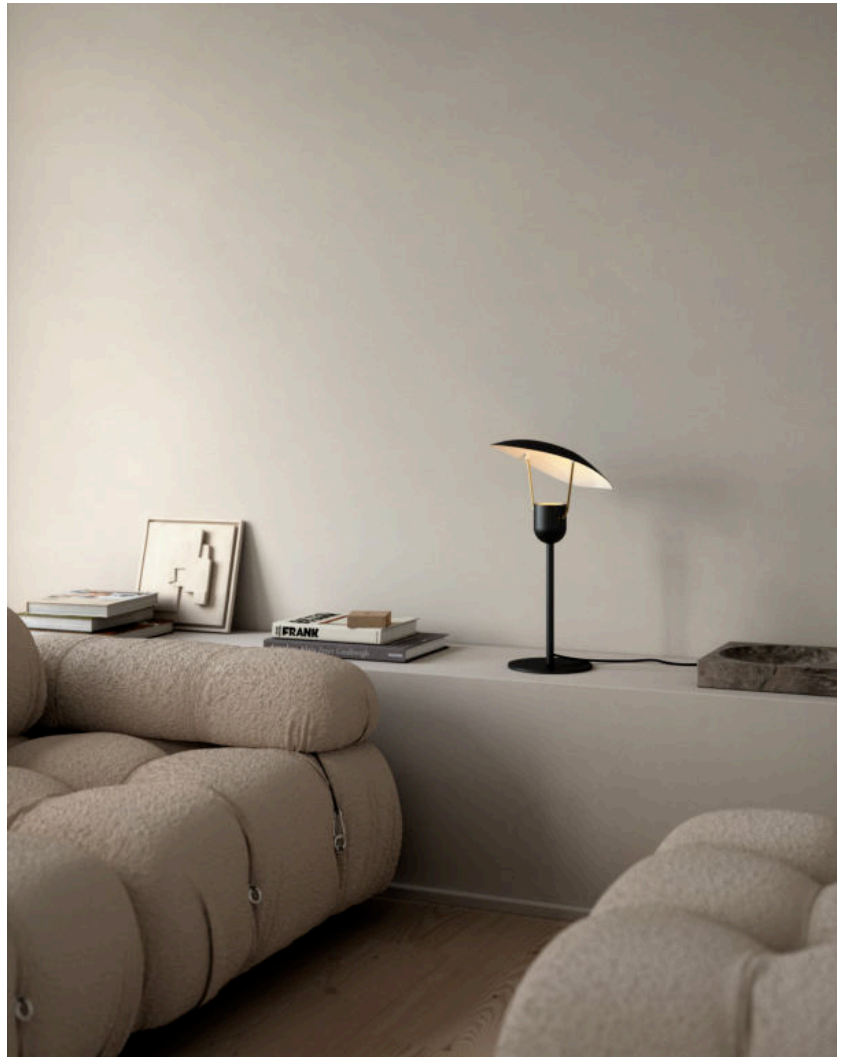

FABIOLA | TABLE LAMP | BLACK

2220245003

Voltage (V): 220-240 Volt
 IP degree: IP20
 Maximum bulb wattage (W): 40W
 Class (Class 1, Class 2, Class 3):
 Class 2 (Double isolated)
 Socket type: GU10
 Switch placement: On the cable

Primary material: Metal
 Secondary material: Plastic
 Colour of the cable: Black
 Length of the cable (cm): 250
 Surface material of the cable:
 Textile
 Is the cable replaceable: False
 Colour: Black

Sales Box Height (cm): 49
 Sales Box Width (cm): 12
 Sales Box Depth (cm): 28
 Sales Box Volume m³: 0.0165
 Product net weight (kg): 1.8

- Modern Italian style • Iconic and sculptural design language
- Soft, indirect light • Elegant brass details

The Fabiola table lamp by Danish designer Charlotte Høncke draws inspiration from vintage Italian design and effortlessly unites past classics with present modernity. The design is elegant and sculptural, underlined by the placement of the shade, which ensures a soft, indirect light. Brass details add a luxurious look and feel.