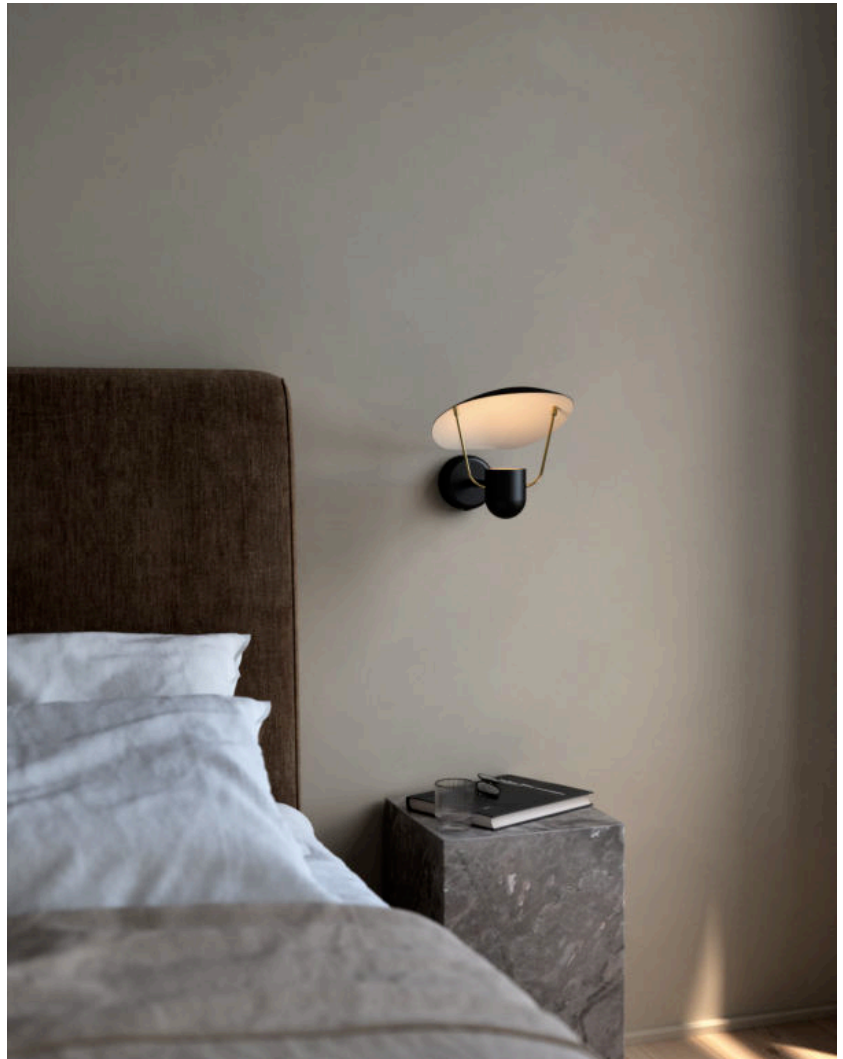

FABIOLA | WALL LIGHT | BLACK

2220231003

Voltage (V): 220-240 Volt
 IP degree: IP20
 Maximum bulb wattage (W): 40
 Class (Class 1, Class 2, Class 3):
 Class 2 (Double isolated)
 Bulb base: GU10
 Switch placement: On the base
 Parallel connection: False

Primary material: Metal
 Secondary material: Plastic
 Colour of the cable: Black
 Length of the cable (cm): 180
 Surface material of the cable:
 Textile
 Is the cable replaceable: False
 Colour: Black

Sales Box Height (cm): 28
 Sales Box Width(cm): 33.5
 Sales Box Depth (cm): 24
 Sales Box Volume m³ : 0.0225
 Product net weight (kg): 1.1

- Modern Italian style • Iconic and sculptural design language
- Soft, indirect light • Elegant brass details

The Fabiola wall light by Danish designer Charlotte Høncke draws inspiration from vintage Italian design and effortlessly unites past classics with present modernity. The design is elegant and sculptural, underlined by the placement of the shade, which ensures a soft, indirect light. Brass details add a luxurious look and feel.