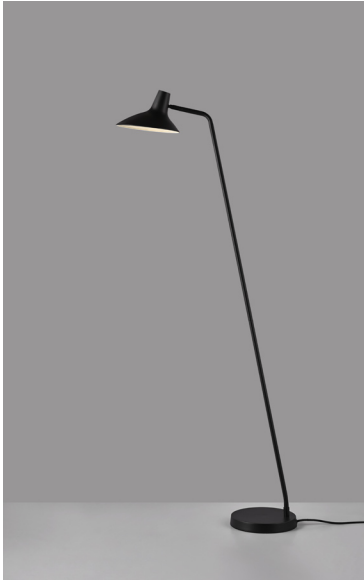

**design[®]
for the
people**

nordlux[®]

Height (cm): 143
Width (cm): 23
54.8
Shade diameter (cm): 23
Shade height (cm): 16.5
Tube diameter (cm): 1.56
Tilt angle: 135°

Darci

Item number: 2120584003 Black

EAN: 5704924004261

Packaging unit 2

Material: Metal/Plastic

IP20, Class 2 (Double isolated), Cord: 250 cm, Black textile cable

Can the cable be replaced? No

Switch on the cable

E14, Max. 25W, Light source not included

Area: Indoor

With a cool and industrial design, the Darci series by Bjørn + Balle is both a highly functional and aesthetic addition to your home. Perfect next to your sofa, armchair or any other place in your home that needs a stylish and functional light. The beautifully curved lamp head is easily adjusted whether you need it for reading, working or just adding the right ambience to the room. High quality materials with a satin soft, matt surface radiate a modern and streamlined look.