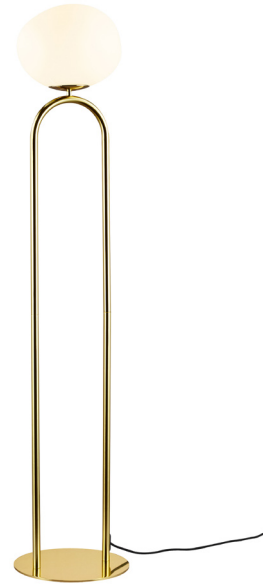

design<sup>®</sup>  
for the  
people

nordlux<sup>®</sup>

Height (cm): 135  
Width (cm): 28  
28  
Shade diameter (cm): 27  
Tube diameter (cm): 1.9

## Shapes

Item number: 2120074035 Brass

EAN: 5704924004100

Packaging unit 2

Material: Glass/Metal

IP 20, Class 2 (Double isolated), 230V

Cord: 250 cm, Black textile cable

Can the cable be replaced? No

Switch on the cable

E27, Max. 15W, Light source not included

Area: Indoor

The Shapes series by Danish designer Maria Berntsen draws inspiration from elegant, organically shaped jewellery. The opal glass shade is carried out in a unique, asymmetrical form that plays beautifully together with the shiny brass base and creates a refined and intriguing expression. The lamp emits a soft and diffused light through the mouth blown glass shade that is perfect for working or relaxing.