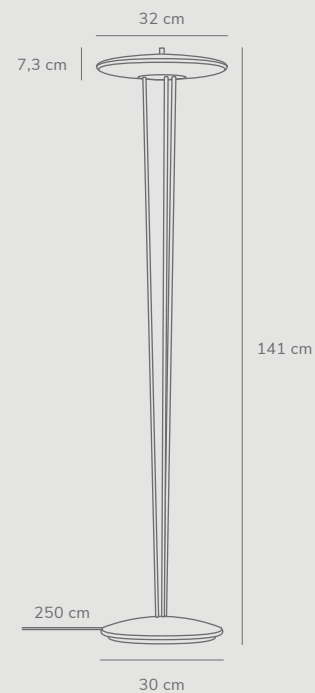

Blanche 32 by Bjørn + Balle

Masterbox	Qty 2
Size	H: 13,8 cm, W: 42,8 cm, L: 42,8 cm, Shade Ø: 42,8 cm
Material	Metal/Plastic
IP Class	IP 20, Class 2
Cable	Textile cable: White 300 cm non replaceable
Canopy	Color: White, Material: Plastic Ø: 11,7 cm, H: 9 cm
Light source	Fixed LED, Incl. 25W LED, Lumen 1700, Kelvin 2700, Life hours 25.000, RA 80, Dimmable

Features

- Elegant brushed brass details
- Built-in LED
- Dimmable on wall switch

Blanche by Bjørn + Balle

Masterbox	Qty 1
Size	H: 141,3 cm, W: 31,7 cm, L: 31,7 cm, Shade Ø: 7,3 cm, Pipe Ø: 1,27 cm, Base Ø: 30 cm
Material	Metal/Plastic
IP Class	IP 20, Class 2
Cable	Textile cable: White 250 cm non replaceable Switch on fixture
Light source	Fixed LED, Incl. 15W LED, Lumen 1080, Kelvin 2700, Life hours 25.000, RA 80, Dimmable