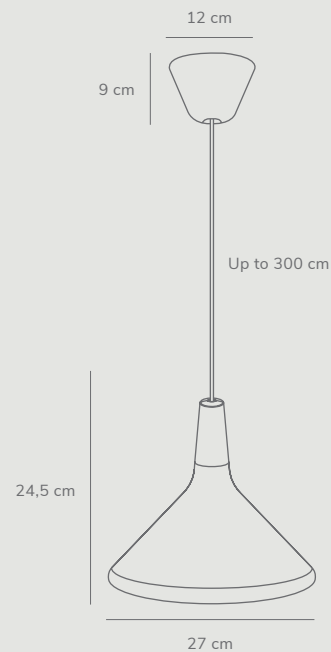

Nori 27 by Bjørn + Balle

| | |
|---------------------|--|
| Masterbox | Qty 3 |
| Size | H: 24,5 cm, W: 27 cm, L: 27 cm, Shade Ø: 27 cm |
| Material | Metal/Wood |
| IP Class | IP20, Class 2 |
| Cable | Textile cable: White/Black 300 cm non replaceable |
| Canopy | Color: White/Black, Material: Plastic Ø: 11,7 cm, H: 9 cm |
| Light source | E27, Max. 40W, Excl. light source, Dimmable with compatible bulb and wall switch |

Features

Beautiful alone or in a cluster of different sizes
Cool material mix of metal and wood
Oiled walnut top (FSC certified)

Nori 27 by Bjørn + Balle

| | |
|---------------------|--|
| Masterbox | Qty 3 |
| Size | H: 24,5 cm, Shade Ø: 27 cm |
| Material | Glass/Wood |
| IP Class | IP20, Class 2 |
| Cable | Textile cable: White/Black 300 cm non replaceable |
| Canopy | Color: White/Black, Material: Plastic Ø: 12 cm, H: 9 cm |
| Light source | E27, Max. 60W, Excl. light source, Dimmable with compatible bulb and wall switch |