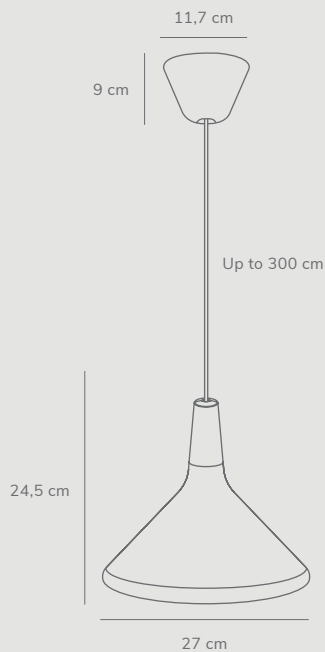

Nori 27 by Bjørn + Balle

| | |
|---------------------|--|
| Masterbox | Qty 3 |
| Size | H: 24,5 cm, W: 27 cm, L: 27 cm, Shade Ø: 27 cm |
| Material | Metal/Wood |
| IP Class | IP20, Class 2 |
| Cable | Textile cable: White/Black 300 cm non replaceable |
| Canopy | Color: White/Black, Material: Plastic Ø: 11,7 cm, H: 9 cm |
| Light source | E27, Max. 40W, Excl. light source, Dimmable with compatible bulb and wall switch |

Features

Beautiful alone or in a cluster of different sizes
Cool material mix of metal and wood
Oiled walnut top (FSC certified)

Nori 27 by Bjørn + Balle

| | |
|---------------------|--|
| Masterbox | Qty 3 |
| Size | H: 24,5 cm, Shade Ø: 27 cm |
| Material | Glass/Wood |
| IP Class | IP20, Class 2 |
| Cable | Textile cable: White/Black 300 cm non replaceable |
| Canopy | Color: White/Black, Material: Plastic Ø: 12 cm, H: 9 cm |
| Light source | E27, Max. 60W, Excl. light source, Dimmable with compatible bulb and wall switch |