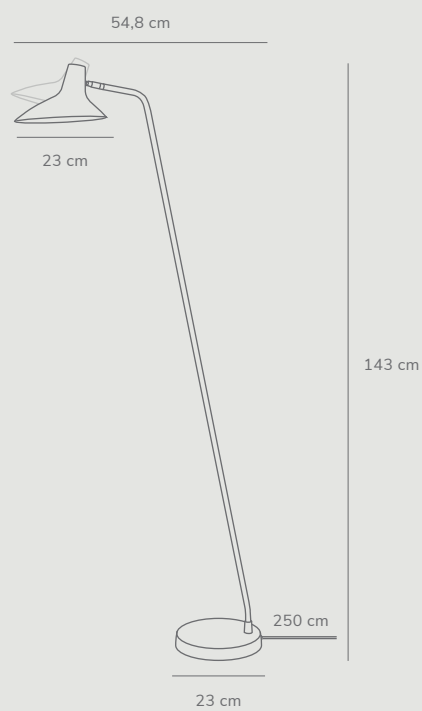

Darci™ by Bjørn + Balle

Masterbox	Qty 2
Size	H: 143 cm, W: 23 cm, L: 54,8 cm, Shade Ø: 23 cm, Shade H: 16,5 cm, Pipe Ø: 1,56 cm, Base Ø: 23 cm, Tilt angle: 135°
Material	Metal/Plastic
IP Class	IP20, Class 2
Cable	Textile cable: Black 250 cm non replaceable Switch on cable
Light source	E14, Max. 25W, Excl. light source,

Features

- Solid, high quality materials
- Swivel/tilt joint for easy adjustment of lamp head
- On/off floor switch on cable