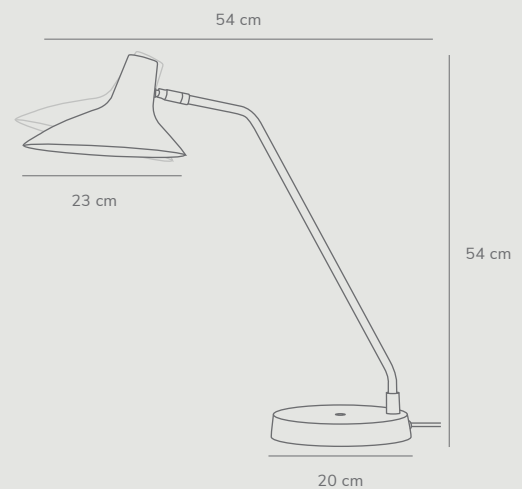

Darci™ by Bjørn + Balle

Masterbox	Qty 3
Size	H: 36,5 cm, W: 22,7 cm, L: 55 cm, Shade Ø: 23 cm, Shade H: 16,5 cm, Pipe Ø: 1,25 cm, Base Ø: 11 cm, Tilt angle: 135°
Material	Metal/Plastic
IP Class	IP20, Class 2
Cable	Textile cable: Black 180 cm replaceable Switch on fixture
Light source	E14, Max. 25W, Excl. light source,

Darci™ by Bjørn + Balle

Masterbox	Qty 2
Size	H: 55 cm, W: 22,7 cm, L: 54 cm, Shade Ø: 23 cm, Shade H: 16,5 cm, Pipe Ø: 1,25 cm, Base Ø: 20 cm, Tilt angle: 135°
Material	Metal/Plastic
IP Class	IP20, Class 2
Cable	Textile cable: Black 250 cm non replaceable Switch on fixture
Light source	E14, Max. 25W, Excl. light source,

Features

- Solid, high quality materials
- Swivel/tilt joint for easy adjustment of lamp head
- On/off touch switch on wall base

Features

- Solid, high quality materials
- Swivel/tilt joint for easy adjustment of lamp head
- On/off touch switch on base