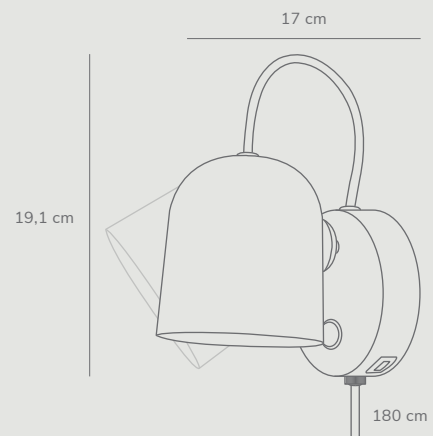

White
2120653001

Black
2120653003

White/Telegrey
2120601001

Black
2120601003

Grey
2120601010

Mobile by Maria Berntsen

- Masterbox** Qty 1
- Size** H: 36,8 cm, W: 45 cm, L: 45 cm,
Shade Ø: 45 cm, Pipe Ø: 0,95 cm
- Material** Aluminium/Plastic
- IP Class** IP 20, Class 2
- Cable** Textile cable: Black 300 cm non replaceable
- Canopy** Color: Black, Material: Plastic
Ø: 15,5 cm, H: 3,3 cm
- Light source** 3xG9, Max. 3X5W, Excl. light source,

Features

- Satin soft, matt surface
- Opalized top shade reflects a diffused and glare-free light
- Possible to center and diffuse light output

Angle™ by Maria Berntsen

- Masterbox** Qty 3
- Size** H: 19,1 cm, W: 11 cm, L: 17 cm,
Shade Ø: 10,5 cm, Base Ø: 11 cm,
Tilt angle: 170°
- Material** Metal/Plastic
- IP Class** IP20, Class 2
- Cable** Textile cable:
White/Black/Grey 180 cm replaceable
Switch on fixture
- Light source** GU10, Max. 25W, Excl. light source,