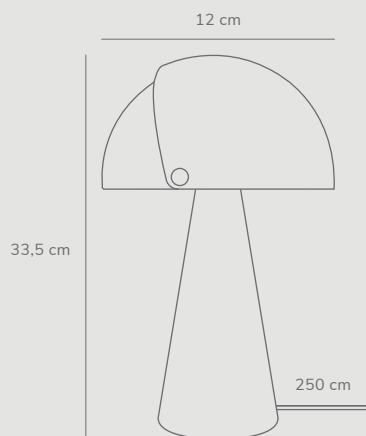

White
2120095001

Black
2120095003

Grey
2120095010

Opal white
2020505001

Align™ by Maria Berntsen

Masterbox	Qty 3
Size	H: 33,5 cm, Shade Ø: 22 cm, Tilt angle: 340°
Material	Metal
IP Class	IP20, Class 2
Cable	Textile cable: White/Black/Grey 250 cm non replaceable Switch on cable
Light source	E27, Max. 25W, Excl. light source,

Glossy™ by Maria Berntsen

Masterbox	Qty 2
Size	H: 32 cm, W: 32 cm, L: 32 cm, Ø: 32 cm, Base Ø: 12 cm
Material	Marble/Glass
IP Class	IP20, Class 2
Cable	Textile cable: White 250 cm non replaceable Switch on cable
Light source	E27, Max. 15W, Excl. light source,