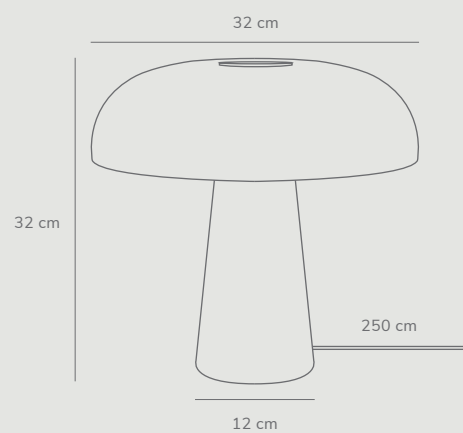

Features

- Sophisticated and clean design
- Exclusive marble, glass and brushed brass
- Soft, diffused light through the opalized glass
- BIM file available
- Award winning design