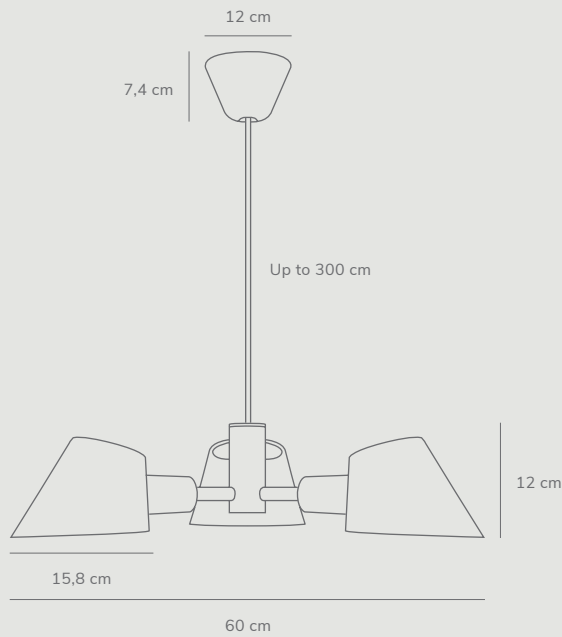

Grey
2120703010

Grey
2020455010

Stay™ by Maria Berntsen

- Masterbox** Qty 3
- Size** H: 12 cm, Ø: 60 cm, Shade Ø: 15,8 cm
- Material** Aluminium/Metal
- IP Class** IP20, Class 2
- Cable** Textile cable: Black/Grey 300 cm non replaceable
- Canopy** Color: Black/Grey, Material: Plastic
Ø: 12 cm, H: 7,4 cm
- Light source** E27, Max. 28W, Excl. light source,
Dimmable with compatible bulb and wall switch

Stay™ Long Wall by Maria Berntsen

- Masterbox** Qty 2
- Size** H: 54,5 cm, D: 72,3 cm, Shade Ø: 15 cm,
Pipe Ø: 1,57 cm, Base mount: Ø10 cm
Base Ø: 10 cm
- Material** Metal/Aluminium - Metal
- IP Class** IP20, Class 2
- Cable** Textile cable: Black/Grey 180 cm replaceable
Switch on fixture
- Light source** E27, Max. 60W, Excl. light source,

Features

- Beautiful centrepiece pendant - perfect above a dining table
- Satin soft, matt surface
- Lights both up and down
- BIM file available

Features

- Modern, yet timeless design
- Adjustable lamp head and arm
- Lights both up and down
- BIM file available