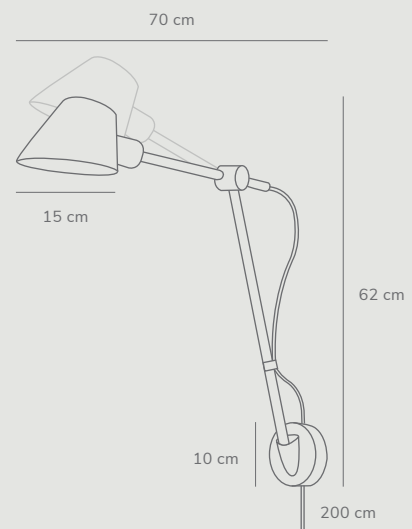

Grey
2120703010

Grey
2020455010

Stay™ by Maria Berntsen

- Masterbox** Qty 3
- Size** H: 12 cm, Ø: 60 cm, Shade Ø: 15,8 cm
- Material** Aluminium/Metal
- IP Class** IP20, Class 2
- Cable** Textile cable: Black/Grey 300 cm non replaceable
- Canopy** Color: Black/Grey, Material: Plastic
Ø: 12 cm, H: 7,4 cm
- Light source** E27, Max. 28W, Excl. light source,
Dimmable with compatible bulb and wall switch

Stay™ Long Wall by Maria Berntsen

- Masterbox** Qty 2
- Size** H: 54,5 cm, D: 72,3 cm, Shade Ø: 15 cm,
Pipe Ø: 1,57 cm, Base mount: Ø10 cm
Base Ø: 10 cm
- Material** Metal/Aluminium - Metal
- IP Class** IP20, Class 2
- Cable** Textile cable: Black/Grey 180 cm replaceable
Switch on fixture
- Light source** E27, Max. 60W, Excl. light source,

Features

- Beautiful centrepiece pendant - perfect above a dining table
- Satin soft, matt surface
- Lights both up and down
- BIM file available

Features

- Modern, yet timeless design
- Adjustable lamp head and arm
- Lights both up and down
- BIM file available