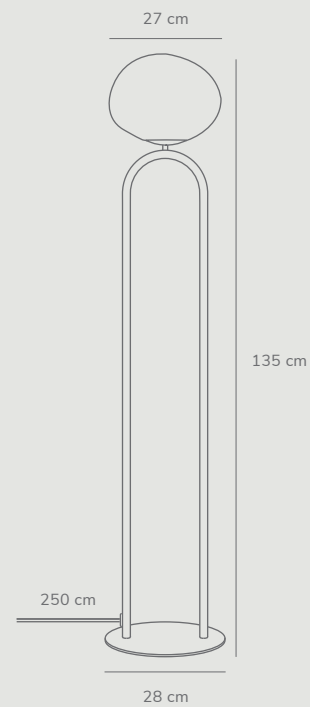

Features

Exclusive materials - shiny brass and opal glass
Soft and diffused light through the opalized glass shade
Mouth blown asymmetrical glass