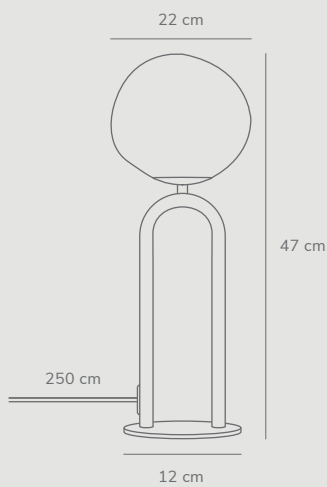

Shapes by Maria Berntsen

Masterbox	Qty 3
Size	H: 47 cm, W: 18 cm, L: 22 cm, Shade Ø: 22 cm, Pipe Ø: 1,53 cm, Base Ø: 14 cm
Material	Glass/Metal
IP Class	IP 20, Class 2
Cable	Textile cable: Black 250 cm non replaceable Switch on cable
Light source	E27, Max. 15W, Excl. light source,

Shapes Floor by Maria Berntsen

Masterbox	Qty 2
Size	H: 135 cm, Shade Ø: 27 cm, Pipe Ø: 1,9 cm, Base Ø: 28 cm
Material	Glass/Metal
IP Class	IP 20, Class 2
Cable	Cable: Black 250 cm non replaceable Switch on cable
Light source	E27, Max. 15W, Excl. light source,