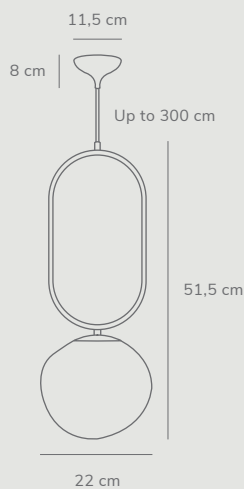

Shapes 22 by Maria Berntsen

- Masterbox** Qty 3
- Size** H: 51,5 cm, L: 22 cm, Shade Ø: 22 cm,
Pipe Ø: 1,53 cm
- Material** Glass/Metal
- IP Class** IP 20, Class 2
- Cable** Textile cable: Black 300 cm non replaceable
- Canopy** Color: Black, Material: Plastic
Ø: 11,5 cm, H: 8 cm
- Light source** E27, Max. 15W, Excl. light source,
Dimmable with compatible bulb
and wall switch

Shapes 27 by Maria Berntsen

- Masterbox** Qty 2
- Size** H: 60,5 cm, W: 22 cm, L: 27 cm,
Shade Ø: 27 cm, Pipe Ø: 1,53 cm
- Material** Glass/Metal
- IP Class** IP 20, Class 2
- Cable** Textile cable: Black 300 cm non replaceable
- Canopy** Color: Black, Material: Plastic
Ø: 11,5 cm, H: 8 cm
- Light source** E27, Max. 15W, Excl. light source,
Dimmable with compatible bulb
and wall switch