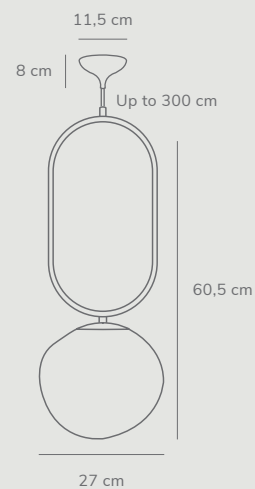

Features

- Exclusive materials - shiny brass and opal glass
- Soft and diffused light through the opalized glass shade
- Mouth blown asymmetrical glass