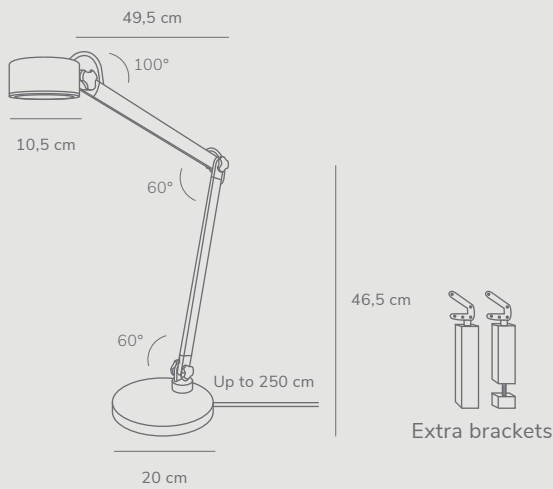

Nobu™ by Bønnelycke mdd

Masterbox	Qty 1
Size	H: 46,5 cm, W: 10,5 cm, L: 49,5 cm, Shade Ø: 10,5 cm, Pipe Ø: 3 cm, Base Ø: 20 cm, Tilt angle: 30°
Material	Metal/Plastic
IP Class	IP 20, Class 2
Cable	Textile cable: Black/Grey 250 cm non replaceable Switch on fixture
Light source	Fixed LED, Incl. 9W LED, Lumen 600, Kelvin 2700, Life hours 25.000, RA 90, Dimmable

Moku 29 by Bønnelycke mdd

Masterbox	Qty 2
Size	Shade Ø: 29 cm, Shade H: 36,2 cm
Material	Metal/Wood
IP Class	IP20, Class 2
Cable	Textile cable: White/Black 300 cm non replaceable
Canopy	Color: White/Black, Material: Plastic Ø: 11,8 cm, H: 7,35 cm
Light source	E27, Max. 60W, Excl. light source, Dimmable with compatible bulb and wall switch

Features

- Build-in LED RA 90
- On/off touch switch with light indication
- Adjustable in both lamp head and arm
- Incl. table foot, table clamp and wall bracket
- Memory function

Features

- Modern shape and design
- Incl. 2 FSC ash wood tops which are exchangeable
- Beautiful matt finish on shade