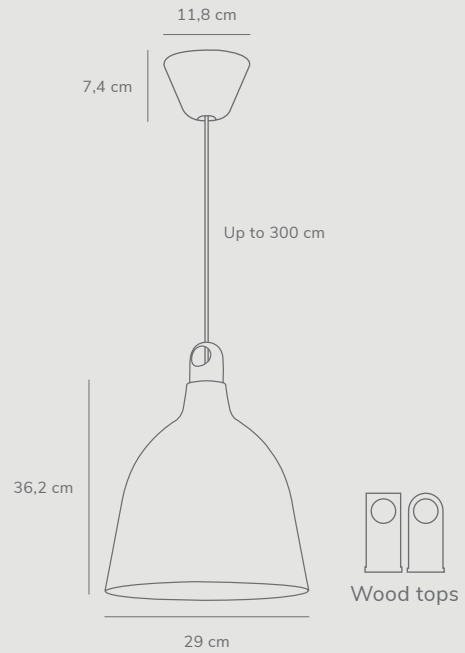

Nobu™ by Bønnelycke mdd

Masterbox	Qty 1
Size	H: 46,5 cm, W: 10,5 cm, L: 49,5 cm, Shade Ø: 10,5 cm, Pipe Ø: 3 cm, Base Ø: 20 cm, Tilt angle: 30°
Material	Metal/Plastic
IP Class	IP 20, Class 2
Cable	Textile cable: Black/Grey 250 cm non replaceable Switch on fixture
Light source	Fixed LED, Incl. 9W LED, Lumen 600, Kelvin 2700, Life hours 25.000, RA 90, Dimmable

Moku 29 by Bønnelycke mdd

Masterbox	Qty 2
Size	Shade Ø: 29 cm, Shade H: 36,2 cm
Material	Metal/Wood
IP Class	IP20, Class 2
Cable	Textile cable: White/Black 300 cm non replaceable
Canopy	Color: White/Black, Material: Plastic Ø: 11,8 cm, H: 7,35 cm
Light source	E27, Max. 60W, Excl. light source, Dimmable with compatible bulb and wall switch

Features

- Build-in LED RA 90
- On/off touch switch with light indication
- Adjustable in both lamp head and arm
- Incl. table foot, table clamp and wall bracket
- Memory function

Features

- Modern shape and design
- Incl. 2 FSC ash wood tops which are exchangeable
- Beautiful matt finish on shade