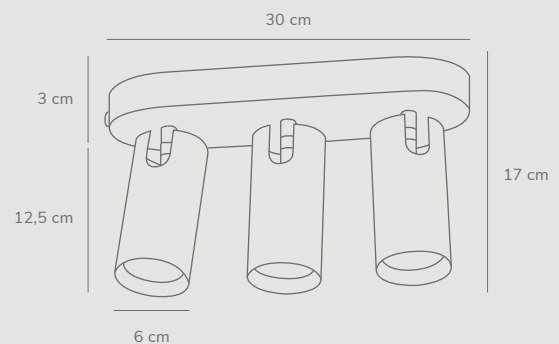

Features

- Beautiful golden details
- Adjustable, directional light
- Slim design that is perfect also for smaller spaces