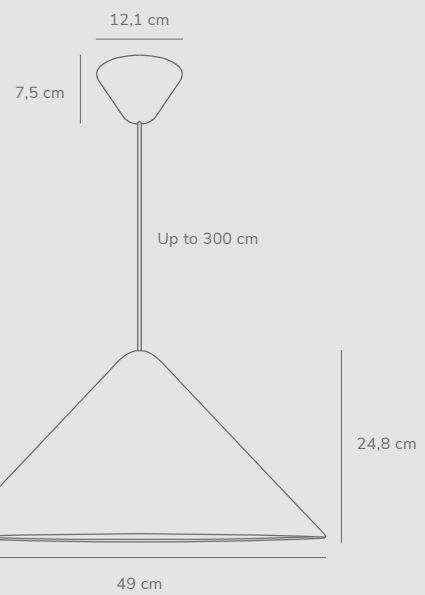

Features

Satin soft, matt surface
Diffuser creates a soft and glare-free light