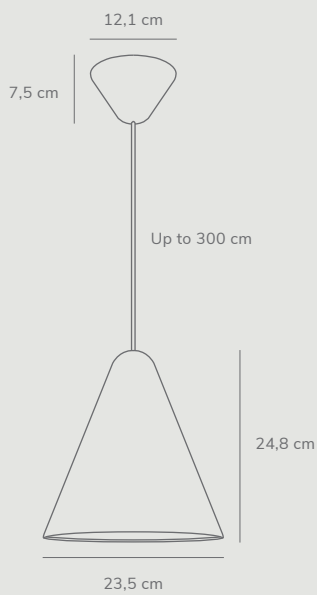

Black
2120503003

Black
2120523003

Nono™ 23,5 by Bønnelycke mdd

Masterbox	Qty 3
Size	H: 24,8 cm, W: 23,5 cm, L: 23,5 cm, Shade Ø: 23,5 cm
Material	Metal/Plastic
IP Class	IP 20, Class 2
Cable	Textile cable: White/Black 300 cm non replaceable
Canopy	Color: White/Black, Material: Plastic Ø: 12,1 cm, H: 7,5 cm
Light source	E27, Max. 40W, Excl. light source, Dimmable with compatible bulb and wall switch

Nono™ 49 by Bønnelycke mdd

Masterbox	Qty 3
Size	H: 24,8 cm, W: 49 cm, L: 49 cm, Shade Ø: 49 cm
Material	Metal/Plastic
IP Class	IP 20, Class 2
Cable	Textile cable: White/Black 300 cm non replaceable
Canopy	Color: White/Black, Material: Plastic Ø: 12,1 cm, H: 7,5 cm
Light source	E27, Max. 50W, Excl. light source, Dimmable with compatible bulb and wall switch