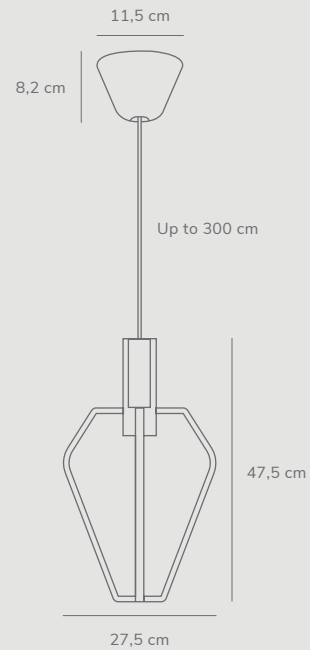

Features

- Sculptural and futuristic design
- Beautiful alone or in clusters