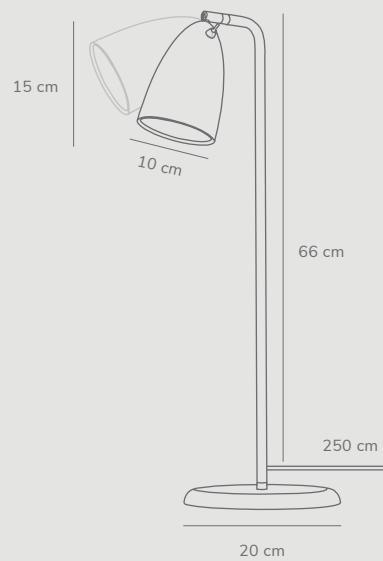

Features

Minimalistic and timeless design
Beautiful brass swivel tilt joint
Satin matt finish
BIM file available