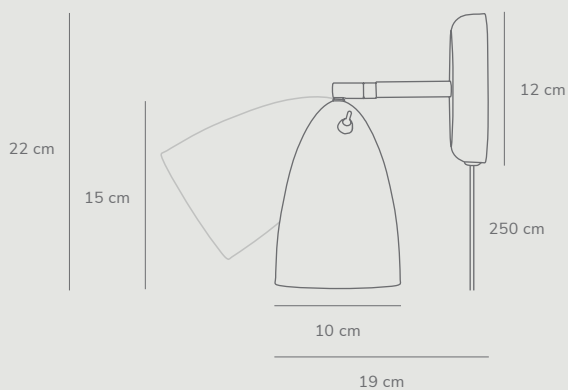

NEW

White
2020601001

Black
2020601003

NEW

White
2020625001

Black
2020625003

Nexus by Bønnelycke mdd

Masterbox	Qty 3
Size	D: 19 cm, Shade Ø: 10 cm, Pipe Ø: 12,7 cm, Tilt angle: 90°
Material	Metal/Plastic
IP Class	IP20, Class 2
Cable	Textile cable: White/Black 250 cm replaceable
Light source	GU10, Max. 6W, Excl. light source

Nexus 2.0 by Bønnelycke mdd

Masterbox	Qty 2
Size	H: 66 cm, Shade Ø: 10 cm, Base Ø: 20 cm, Tilt angle: 90°
Material	Metal/Plastic
IP Class	IP20, Class 2
Cable	Textile cable: White/Black 250 cm
Light source	GU10, Max. 6W, Excl. light source