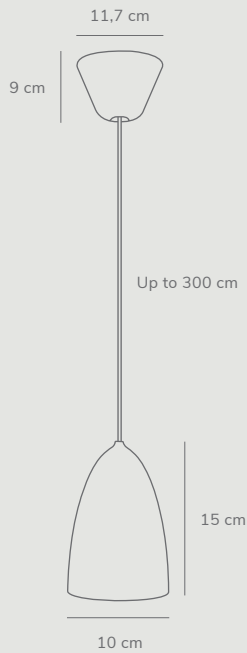

Nexus by Bønnelycke mdd

Masterbox	Qty 3
Size	H: 15 cm, Shade Ø: 10 cm
Material	Metal/Plastic
IP Class	IP20, Class 2
Cable	Textile cable: White/Black 300 cm
Canopy	Color: White/Black, Material: Plastic Ø: 11,7 cm, H: 9 cm
Light source	GU10, Max. 6W, Excl. light source

Nexus by Bønnelycke mdd

Masterbox	Qty 2
Size	H: 25,4 cm, Shade Ø: 20 cm
Material	Metal/Plastic
IP Class	IP20, Class 2
Cable	Textile cable: White/Black 300 cm
Canopy	Color: White/Black, Material: Plastic Ø: 11,7 cm, H: 9 cm
Light source	E27, Max. 40W, Excl. light source