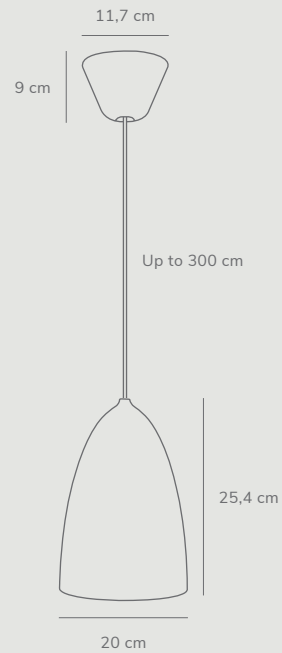

Features

- Minimalistic and timeless design
- Diffuser covers light source and softens light
- Satin matt finish
- BIM file available