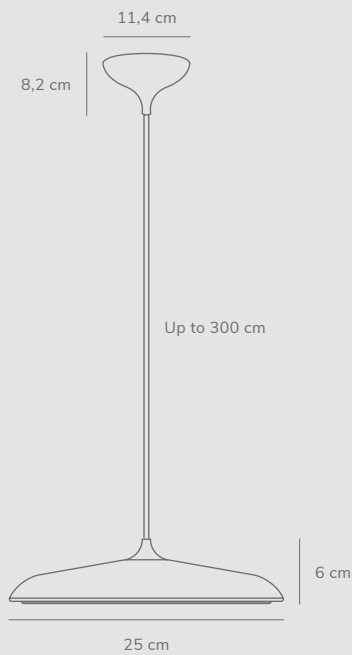

Artist 25 by Bønnelycke mdd

Masterbox	Qty 2
Size	Shade Ø: 25 cm, Shade H: 6 cm
Material	Metal/Plastic
IP Class	IP20, Class 2
Cable	Textile cable: Black/Grey 300 cm non replaceable
Canopy	Color: Black/Grey, Material: Plastic Ø: 11,4 cm, H: 8,2 cm
Light source	Fixed LED, Incl. 14W LED, Lumen 1.000, Kelvin 2700, Life hours 20.000, RA 80, Beam angle 120°, Dimmable, 5 year LED guarantee

Artist 40 by Bønnelycke mdd

Masterbox	Qty 1
Size	Shade Ø: 40 cm, Shade H: 6 cm
Material	Metal/Plastic
IP Class	IP20, Class 2
Cable	Textile cable: Black/Grey 300 cm non replaceable
Canopy	Color: Black/Grey, Material: Plastic Ø: 11,4 cm, H: 8,2 cm
Light source	Fixed LED, Incl. 24W LED, Lumen 1.600, Kelvin 2700, Life hours 20.000, RA 80, Beam angle 120°, Dimmable, 5 year LED guarantee