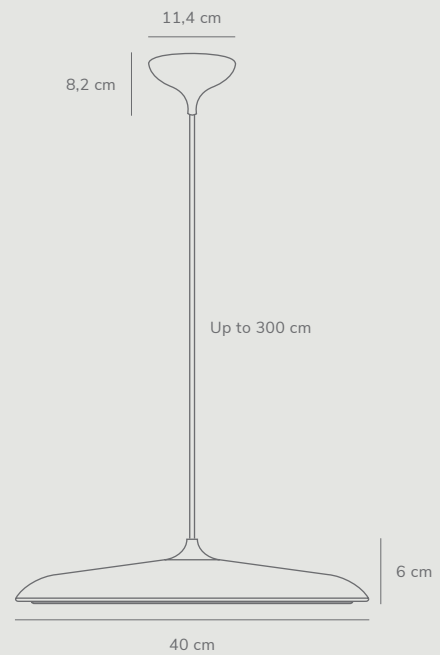

Features

Modern classic
Slim and timeless design
BIM file available