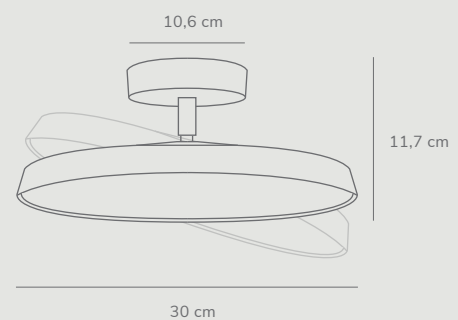

## Alba Dim by Bønnelycke mdd

<b>Masterbox</b>	Qty 3
<b>Size</b>	D: 12,9 cm, Shade Ø: 30 cm, Base mount: 10,6 cm Tilt angle: 35°
<b>Material</b>	Metal/Acrylic
<b>IP Class</b>	IP20, Class 2
<b>Light source</b>	Fixed LED, Incl. 12W LED, Lumen 610, Kelvin 3000, Life hours 20.000, RA 80, Beam angle 120°, Dimmable, 5 year LED guarantee

## Alba Pro 30 by Bønnelycke mdd

<b>Masterbox</b>	Qty 3
<b>Size</b>	D: 11,7 cm, Shade Ø: 30 cm, Base mount: Ø10,6 cm Tilt angle: 35°
<b>Material</b>	Aluminium/Acrylic
<b>IP Class</b>	IP20, Class 2
<b>Light source</b>	Fixed LED, Incl. 14W LED, Lumen 1.000, Kelvin 2700, Life hours 20.000, RA 80, Beam angle 120°, Dimmable, 5 year LED guarantee

### Features

Tilt joint - possible to direct light  
Soft and diffused light

### Features

Tilt joint - possible to direct light  
Soft and diffused light  
BIM file available