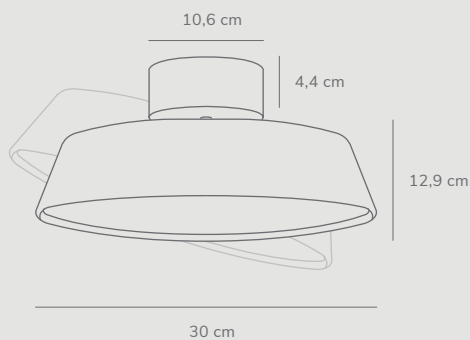

## Alba Dim by Bønnelycke mdd

<b>Masterbox</b>	Qty 3
<b>Size</b>	D: 12,9 cm, Shade Ø: 30 cm, Base mount: 10,6 cm Tilt angle: 35°
<b>Material</b>	Metal/Acrylic
<b>IP Class</b>	IP20, Class 2
<b>Light source</b>	Fixed LED, Incl. 12W LED, Lumen 610, Kelvin 3000, Life hours 20.000, RA 80, Beam angle 120°, Dimmable, 5 year LED guarantee

## Alba Pro 30 by Bønnelycke mdd

<b>Masterbox</b>	Qty 3
<b>Size</b>	D: 11,7 cm, Shade Ø: 30 cm, Base mount: Ø10,6 cm Tilt angle: 35°
<b>Material</b>	Aluminium/Acrylic
<b>IP Class</b>	IP20, Class 2
<b>Light source</b>	Fixed LED, Incl. 14W LED, Lumen 1.000, Kelvin 2700, Life hours 20.000, RA 80, Beam angle 120°, Dimmable, 5 year LED guarantee

### Features

Tilt joint - possible to direct light  
Soft and diffused light

### Features

Tilt joint - possible to direct light  
Soft and diffused light  
BIM file available