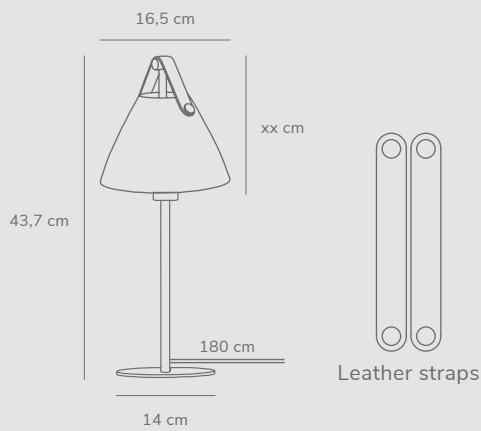

Brushed steel/Opal Glass
2020025001

Strap by Bjørn + Balle

Masterbox	Qty 3
Size	H: 43,7 cm, W: 16,5 cm, L: 16,5 cm, Shade Ø: 16,5 cm, Pipe Ø: 1,2 cm, Base Ø: 14 cm
Material	Metal/Glass
IP Class	IP20, Class 2
Cable	Textile cable: White 250 cm non replaceable Switch on cable
Light source	G9, Max. 25W, Excl. light source

Features

Material mix opalized glass, leather and metal
Incl. black and neutral coloured leather strap
Nordic style

Brushed steel/Opal Glass
2020013001

Strap 16 by Bjørn + Balle

Masterbox	Qty 3
Size	H: 17,1 cm, Shade Ø: 16,5 cm
Material	Glass
IP Class	IP20, Class 2
Cable	Textile cable: White 300 cm non replaceable
Canopy	Color: White, Material: Plastic Ø: 11,4 cm, H: 8,2 cm
Light source	G9, Max. 40W, Excl. light source,