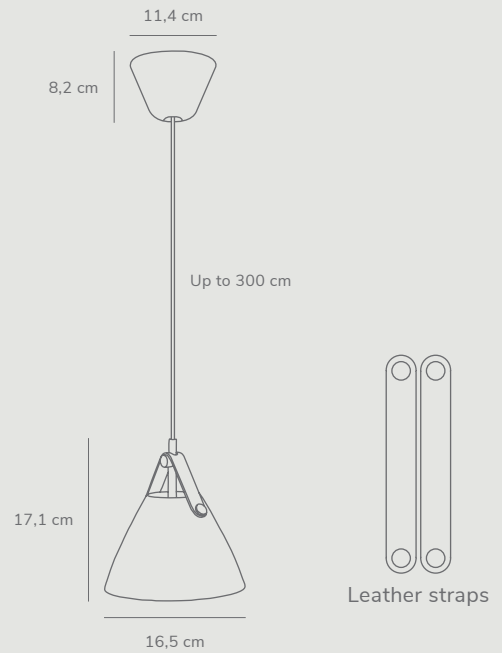

Brushed steel/Opal Glass
2020025001

Strap by Bjørn + Balle

Masterbox	Qty 3
Size	H: 43,7 cm, W: 16,5 cm, L: 16,5 cm, Shade Ø: 16,5 cm, Pipe Ø: 1,2 cm, Base Ø: 14 cm
Material	Metal/Glass
IP Class	IP20, Class 2
Cable	Textile cable: White 250 cm non replaceable Switch on cable
Light source	G9, Max. 25W, Excl. light source

Features

Material mix opalized glass, leather and metal
Incl. black and neutral coloured leather strap
Nordic style

Brushed steel/Opal Glass
2020013001

Strap 16 by Bjørn + Balle

Masterbox	Qty 3
Size	H: 17,1 cm, Shade Ø: 16,5 cm
Material	Glass
IP Class	IP20, Class 2
Cable	Textile cable: White 300 cm non replaceable
Canopy	Color: White, Material: Plastic Ø: 11,4 cm, H: 8,2 cm
Light source	G9, Max. 40W, Excl. light source,