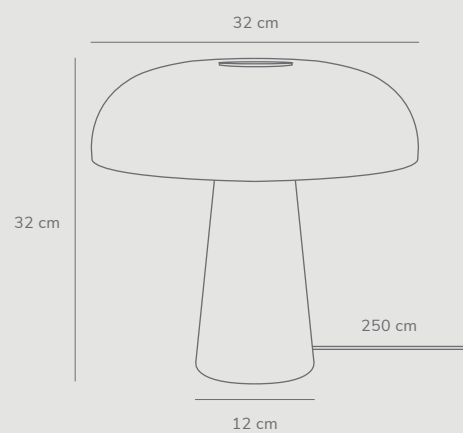

Stay Floor by Maria Berntsen

Masterbox	Qty 1
Size	H: 135 cm, D: 58 cm, Shade Ø: 15 cm, Pipe Ø: 1,6 cm, Base Ø: 25 cm
Material	Metal
IP Class	IP20, Class 2
Cable	Textile cable: Black/Grey 250 cm non replaceable Switch on fixture
Light source	E27, Max. 40W, Excl. light source

Features

Modern, yet timeless design
Adjustable lamp head and arm
Light both up and down

Glossy by Maria Berntsen

Masterbox	Qty 2
Size	H: 32 cm, Ø: 32 cm, Base Ø: 12 cm
Material	Marble/Glass
IP Class	IP20, Class 2
Cable	Textile cable: White 250 cm non replaceable Switch on cable
Light source	E27, Max. 15W, Excl. light source