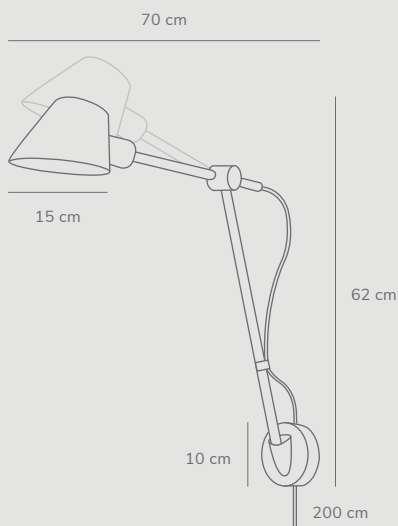

Grey
2020455010

Grey
2020445010

Stay Long Wall by Maria Berntsen

Masterbox	Qty 2
Size	H: 62 cm, D: 70 cm, Shade Ø: 15 cm, Pipe Ø: 1,6 cm, Base mount: Ø10 cm Base Ø: 20 cm
Material	Metal
IP Class	IP20, Class 2
Cable	Textile cable: Black/Grey 200 cm non replaceable Switch on fixture
Light source	E27, Max. 40W, Excl. light source

Features

Modern, yet timeless design
Adjustable lamp head and arm
Light both up and down

Stay Long Table by Maria Berntsen

Masterbox	Qty 2
Size	H: 68 cm, D: 58 cm, Shade Ø: 15 cm, Pipe Ø: 1,6 cm, Base Ø: 20 cm
Material	Metal
IP Class	IP20, Class 2
Cable	Textile cable: Black/Grey 250 cm non replaceable Switch on fixture
Light source	E27, Max. 40W, Excl. light source

Features

Modern, yet timeless design
Adjustable lamp head and arm
Light both up and down