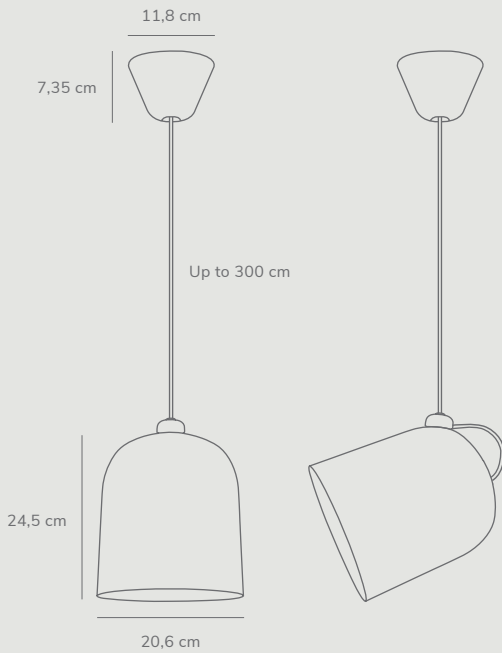

White
48163001

Black
48163003

Grey
48163011

NEW E27
Autumn 2020

Black
2020673003

White
2020673001

Grey
2020673011

Angle by Maria Berntsen

- Masterbox** Qty 3
- Size** Shade Ø: 20,6 cm, Shade H: 24,5 cm
- Material** Metal/Plastic - Metal
- IP Class** IP20, Class 2
- Cable** Textile cable:
White/Black/Grey 300 cm non replaceable
- Canopy** Color: White/Black/Grey, Material: Plastic
Ø: 11,8 cm, H: 7,35 cm
- Light source** Fixed LED, Incl. 10W LED,
Lumen 700, Kelvin 2200-2700,
Life hours 30.000, RA 80,
Beam angle 120°, Dimmable,
5 year LED guarantee

Angle by Maria Berntsen

- Masterbox** Qty 3
- Size** Shade Ø: 20,6 cm, Shade H: 24,5 cm
- Material** Metal/Plastic - Metal
- IP Class** IP20, Class 2
- Cable** Textile cable:
White/Black/Grey 300 cm non replaceable
- Canopy** Color: White/Black/Grey, Material: Plastic
Ø: 11,8 cm, H: 7,35 cm
- Light source** E27, Max. 20W, Excl. light source,
Dimmable with compatible bulb
and wall switch

Features

- Minimalistic shape and design
- Possible to position pendant in different angles
- Change position with magnet on the cord

Features

- Minimalistic shape and design
- Possible to position pendant in different angles
- Change position with magnet on the cord