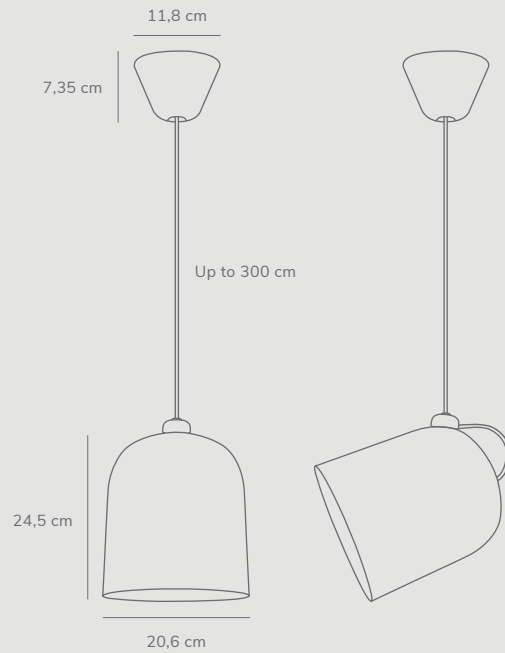

- Masterbox** Qty 3
- Size** Shade Ø: 20,6 cm, Shade H: 24,5 cm
- Material** Metal/Plastic - Metal
- IP Class** IP20, Class 2
- Cable** Textile cable:
White/Black/Grey 300 cm non replaceable
- Canopy** Color: White/Black/Grey, Material: Plastic
Ø: 11,8 cm, H: 7,35 cm
- Light source** Fixed LED, Incl. 10W LED,
Lumen 700, Kelvin 2200-2700,
Life hours 30.000, RA 80,
Beam angle 120°, Dimmable,
5 year LED guarantee

Angle by Maria Berntsen

- Masterbox** Qty 3
- Size** Shade Ø: 20,6 cm, Shade H: 24,5 cm
- Material** Metal/Plastic - Metal
- IP Class** IP20, Class 2
- Cable** Textile cable:
White/Black/Grey 300 cm non replaceable
- Canopy** Color: White/Black/Grey, Material: Plastic
Ø: 11,8 cm, H: 7,35 cm
- Light source** E27, Max. 20W, Excl. light source,
Dimmable with compatible bulb
and wall switch

Features

- Minimalistic shape and design
- Possible to position pendant in different angles
- Change position with magnet on the cord

Features

- Minimalistic shape and design
- Possible to position pendant in different angles
- Change position with magnet on the cord