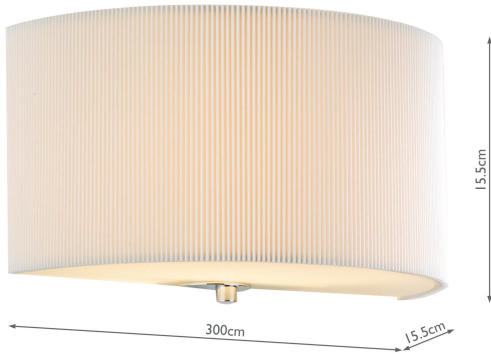

ZAR0133

Zaragoza Wall Light With Cream Shade

RRP

£82.80 (inc VAT)

TECHNICAL DATA

Measurements	D16 x H16 x W30cm
Fixing Plate Dimensions	D1.5 x H8.5 x W13cm
Finish	Cream, Frosted Glass
Material	Fabric, Glass
Nett Weight (kg)	1 kg
Shade Included	Shade Inc
Shade Material	Cream Cotton Mix
Primary Light:	
Lamp	1 x 60w max ES GLS
Recommended Lamp	BUL-E27-LED-17